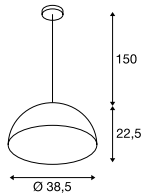

**FORCHINI 40**  
PD, E27

E-A++ Range A++-E

- Every luminaire interior pattern is unique
- Textile cable in housing colour

**Product details**

230V ~50Hz  
Material: GRP

**Dimensioned drawing**

**Recommended lamp**

LED E27 7W 330°  
2700K 806lm EEL=A+  
8kWh/1000h  
Item no. 1001035

**Lamp details**

max. 40W  
L: 14 cm max.

Variant	Item no.
E27	
black / grey	155500
E27	
black / gold	155510
E27	
white/gold	155511

**FORCHINI 50**  
PD, E27