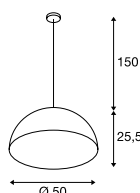

E-A++ Range A++-E

- Every luminaire interior pattern is unique
- Textile cable in housing colour

**Product details**

230V ~50Hz  
Material: GRP

**Dimensioned drawing**

**Recommended lamp**

LED E27 7W 330°  
2700K 806lm EEL=A+  
8kWh/1000h  
Item no. 1001035