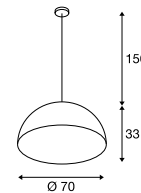

Dimensioned drawing

Recommended lamp

LED E27 8W 180°
2000-2900K 400lm EEL=A
8kWh/1000h
Item no. 1001035

LED E27 8W
2000-2900K 500lm EEL=A
8kWh/1000h
Item no. 1001038

Lamp details

max. 40W
L: 20 cm max.

Variant	Item no.
E27	
black / gold	1001701