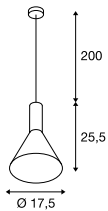

**PHELIA**  
PD, E27

893

A-A++ Range A++-E

- Individual lamp head design
- Can be combined into a "lighting group" by means of individual configuration

**Product details**

220-240V ~50/60Hz  
Material: Aluminium

**Dimensioned drawing**

**Note**

Textile cable

**Recommended lamp**

LED E27 14.5W 200°  
2700K 1521lm EEL=A+  
15kWh/1000h  
Item no. 1002126

LED E27 9,1W 240°  
2700K 760lm EEL=A+  
10kWh/1000h  
Item no. 560402