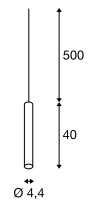

1002558 39

FITU
PD, E27
 887
E-A++ Range
A++-ENEW
VARIANT

- 5 m long cable
- Can be combined with Fitu ceiling plates and accessories

Product details

220-240V ~50/60Hz
Material: Aluminium

0.64 500

Dimensioned drawing

Note

Textile cable
Open cable end

Recommended lamp

LED E27 8W
2000-2900K 500lm EEL=A
8kWh/1000h
Item no. 1002124

LED E27 8W 350°
2200K 250lm EEL=B
8kWh/1000h
Item no. 1001357

Lamp details

max. 60W

Variant	Item no.
E27	
■ black	1002558
E27	
□ white	1002562
E27	
■ brushed aluminium	1002563
E27	
■ gold	1002564