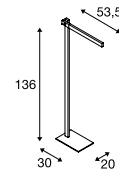

MECANICA PLUS FL

A-A++ Range A++-E

LED INSIDE

NEW VARIANT

- Dimming function and colour tuning

Product details

100-240V ~50/60Hz | 12V DC
 Total consumption: 7W
 Material: Aluminium
 Dimmable: Switch

Dimensioned drawing