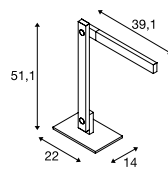

- Dimming function and colour tuning

Product details

100-240V ~50/60Hz | 12V DC
 Total consumption: 7W
 Material: Aluminium
 Dimmable: Switch

Dimensioned drawing

Note

Power supply

Variant	Item no.
450lm 2700-6500K CRI>80 ■ black	1002404