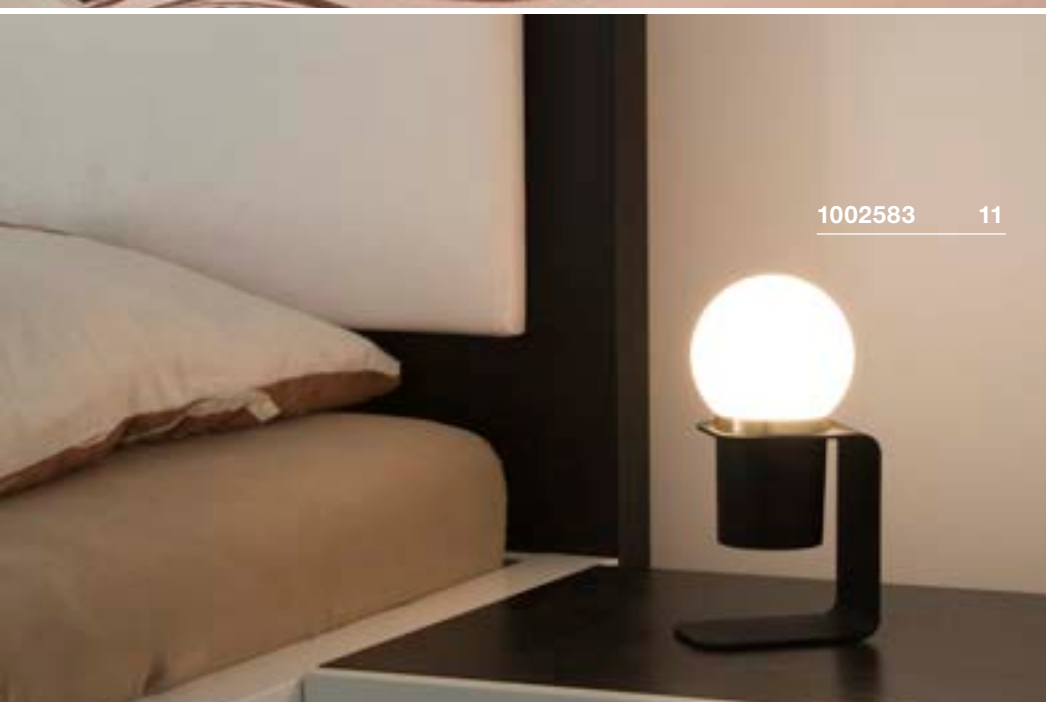

1002583 11

Variant	Item no.
90lm | 2700K | CRI>80 white / aluminium	1002582
90lm | 2700K | CRI>80 black / brass	1002583