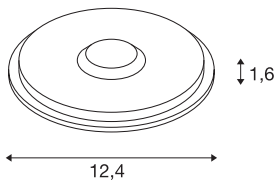

BIG PLOT LED module

aluminium, 3000K

Warm-white BIG PLOT LED module for effect lighting or orientation lighting outdoors. In combination with the wide range of covers that is available, an unusual lighting effect can be created. Available in aluminium and stainless steel 316L, the modules can be connected directly to a 230V mains voltage supply.

TECHNICAL DATA

Item no.:	1001256
Lamps included	0
Number of different light outlets	1
Primary nominal voltage	220-240V ~50/60Hz mA/V
Secondary power / secondary voltage	16 mA/V
Nominal voltage	220-240V ~50/60Hz V
Height	1.6 cm
Diameter	12.4 cm
Net weight	0.325 kg
Gross weight	0.454 kg
IP Code	IP 67
Safety class	I
Impact resistance class	IK06
Impact resistance	1 Joule
Assembly	Surface
Assembly details	Ground
Energy efficiency index	A++
Wattage	5.5 W
Lumen	460 lm
Colour temperature	3000 Kelvin
Beam angle	180 °
CRI	>80