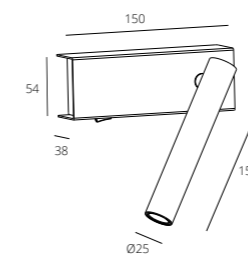

CCT	CRI	P	Material	Size	Weight (kg)
RWLB087/3W	3000K 4000K 6000K	Ra ≥ 80	3w	AL	D 25 | L₁ 150 | W 38 | L 150 | H 54	0,55

Material color **MB** **MW** | | | | | | **RoHS**

Warranty Period (years): 3 years
Life hours (LH): 30. 000
Power Factor (PF): ≥0.4
Risk Group (RG): 0

RWLB087/3W