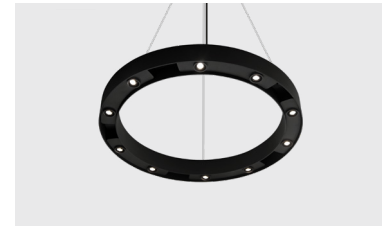

SURFACE-MOUNTED SPOTLIGHT

CIRCLE series

RSL74107/10x3W

RSLC74107/10x3W

RHL74107/10x3W

	CCT	CRI	P	Flux	Material	Size	Weight (kg)
RSL74107/10x3W	3000K	Ra ≥ 80	10x3w	1409 Lm	AL	D 700 H 70	13,00
RSLC74107/10x3W	4000K	Ra ≥ 80	10x3w	1409 Lm	AL	D 700 H 70	8,00
RHL74107/10x3W	6000K	Ra ≥ 80	10x3w	1409 Lm	AL	D 700 H ₁ 70 H 2000	9,00

Material color **SB**

Warranty Period (years): 3 years
 Life hours (LH): 30.000
 Power Factor (PF): ≥0.9
 Risk Group (RG): 0

Hanging light

Surface-mounted spotlight

Recessed spotlight