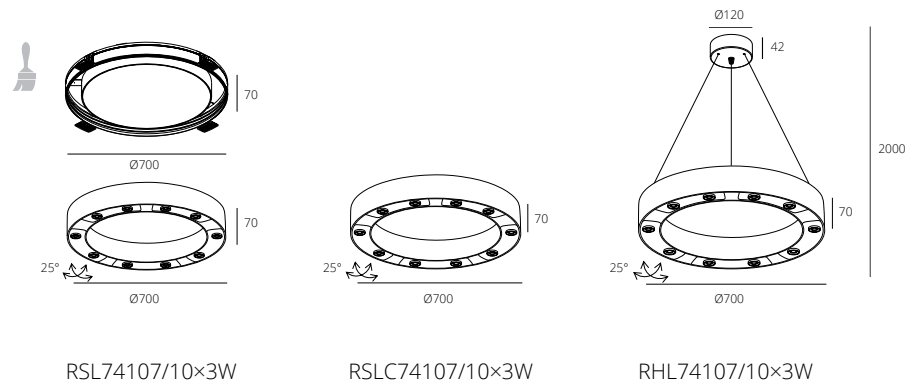

SURFACE-MOUNTED SPOTLIGHT

CIRCLE series

RSL74107/10x3W

RSLC74107/10x3W

RHL74107/10x3W

	CCT	CRI	P	Flux	Material	Size	Weight (kg)
RSL74107/10x3W	3000K	Ra ≥ 80	10x3w	1409 Lm	AL	D 700 H 70	13,00
RSLC74107/10x3W	4000K	Ra ≥ 80	10x3w	1409 Lm	AL	D 700 H 70	8,00
RHL74107/10x3W	6000K	Ra ≥ 80	10x3w	1409 Lm	AL	D 700 H ₁ 70 H 2000	9,00

Material color **SB**

Warranty Period (years): 3 years
 Life hours (LH): 30.000
 Power Factor (PF): ≥0.9
 Risk Group (RG): 0

Hanging light

Surface-mounted spotlight

Recessed spotlight