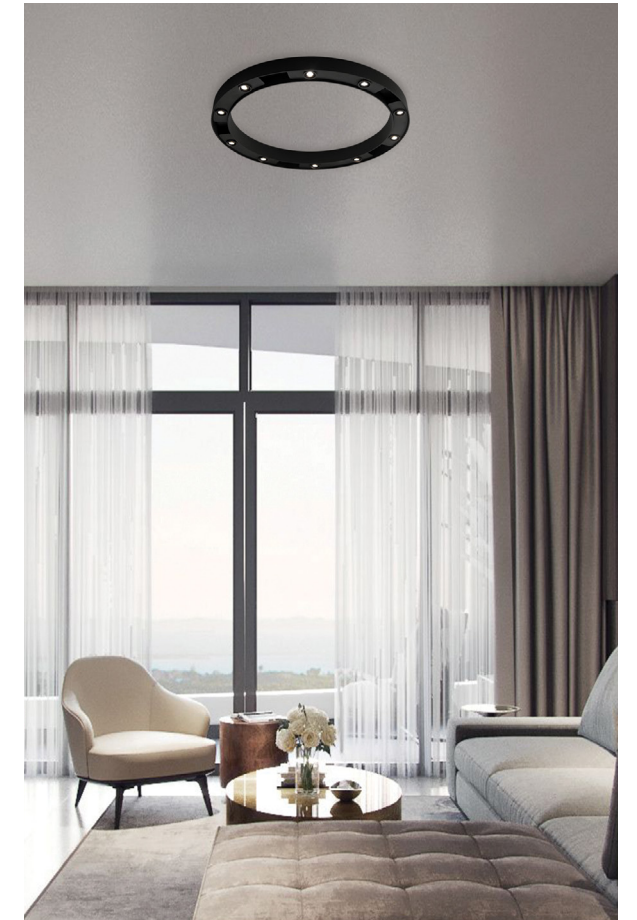

Surface-mounted spotlight