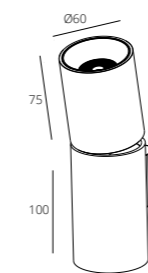

AGATHA series

WALL LIGHTS

	CCT	CRI	P	Material	Size	Weight (kg)
<b>RWLB091/2x5W</b>	3000K 4000K 5000K	Ra ≥ 80	2x5w	AL	D 60   H 175   W 70	0,80

Material color  SW  B  SW

Warranty Period (years): 3 years  
Life hours (LH): 30.000  
Power Factor (PF): ≥0.9  
Risk Group (RG): 0

RWLB091/2x5W