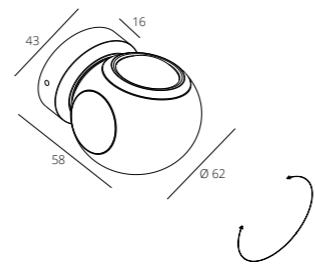

RUTH series

	CCT	CRI	P	Material	Size	Weight (kg)
RWLB088/1W	3000K 4000K 6000K	Ra ≥ 80	1w	AL	D 62 H 58 W 43	0,24

Material color **MB** **MW** **B**

Warranty Period (years): 3 years
 Life hours (LH): 30. 000
 Power Factor (PF): ≥0.9
 Risk Group (RG): 0