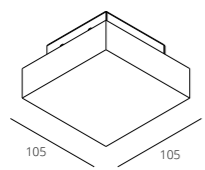

Material color **SB**

Warranty Period (years): 3 years

Life hours (LH): 30.000

Power Factor (PF):

RDLC79012/4w ≥ 0.4

RDLC79013/7w ≥ 0.5

Risk Group (RG): 0

RDLC79012/4W