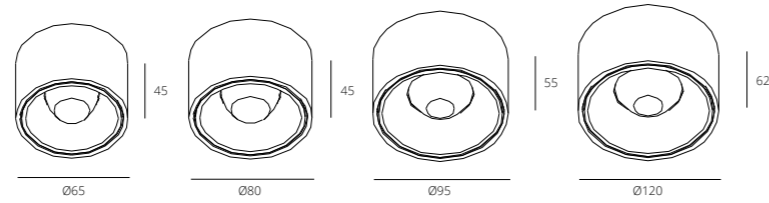

SURFACE-MOUNTED SPOTLIGHT

RENTON series

	CCT	CRI	P	Flux	Material	Size
RSLC78029/8W	3000K 4000K	Ra ≥ 80	8w	532 Lm	AL	D 65 | H 45
RSLC78030/15W	5000K	Ra ≥ 80	15w	1023 Lm	AL	D 80 | H 45

RSLC78042/20W	3000K 4000K 5000K	Ra ≥ 80	20w	1606 Lm	AL	D 95 | H 55

RSLC78013/30W	3000K 4000K 5000K	Ra ≥ 80	30w	2538 Lm	AL	D 120 | H 62

LED | 220V~50Hz | CE | IP54 | A+ | RoHS

Material color ☒ SB ☐ W ☐ SW ☐ W

Warranty Period (years): 3 years

Life hours (LH): 30.000

Power Factor (PF):

RSLC78029/8w ≥ 0.95

RSLC78030/15w ≥ 0.99

RSLC78042/20w ≥ 0.99

RSLC78013/30w ≥ 0.99

Risk Group (RG): 0

RSLC78029/8W RSLC78030/15W RSLC78042/20W RSLC78013/30W

COLOR