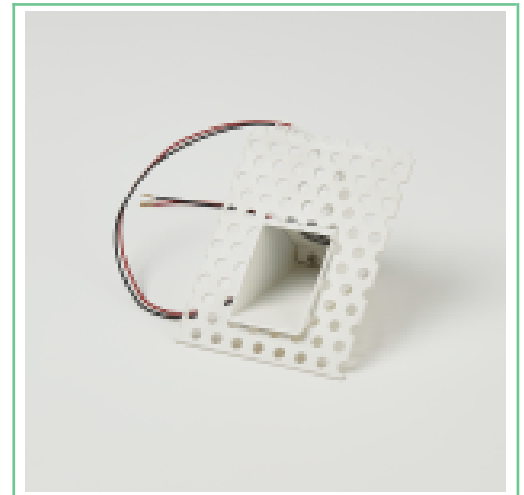

product code

PL-BLA27

name

Blanche LED Trimless, 350mA LED 2700K

description

Blanche 2700k

item

finish	Matt White	bathroom zones	N/A
main material	Steel	tilt angle	N/A
overall dimensions	h.110 x w.80 x p.50mm	adjustable	N/A
application	Recessed Wall	warranty	5 years
cut out	w.40 x h.80mm	avg hours of operation	30000
recess depth	60	weight rating	N/A
fire rated	No	nett weight	0.16
ip rating	IP20		

light

light source	CREE XPE LED
lumen output	60
colour temperature (cct)	2700K (Very warm white)
cri	>80
beam angle	N/A
efficacy (lm/w)	60
lamp detail	N/A
lamp included?	N/A

electrical

maximum wattage	1
input power	350mA
driver included?	No
power factor	N/A
switch	N/A
dimmable	Yes
dimming method	When used with a dimmable driver
class	3 (Low Voltage)
cable length	N/A

additional information

Plaster skim after installation
 Aperture size - h.50 x w.36mm
 Replaceable LED module MOD1W2700

project

collection

technical drawings