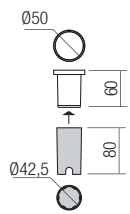

RECESSED WALL LAMP • APLICĂ ÎNCASTRATĂ

Type	Code	Finish
	90042	WH
	90043	BK

LED type	Input voltage	Power	Luminous Flux Source/system	CCT	CRI
SMD LED 2835, 12 pcs.	100-240V	2,3W	240/40 lm	● 3000K	80

Dimension

Photometry

RECESSED WALL LAMP • APLICĂ ÎNCASTRATĂ

Type	Code	Finish
	90044	OPAL

LED type	Input voltage	Power	Luminous Flux Source/system	CCT	CRI
SMD LED 2835, 12 pcs.	100-240V	2,3W	240/120 lm	● 3000K	80

Dimension

Dimension

Photometry