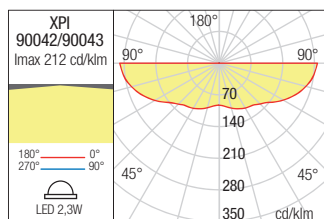

RECESSED WALL LAMP • APLICĂ ÎNCASTRATĂ

Type	Code	Finish
	90042	WH
	90043	BK

LED type	Input voltage	Power	Luminous Flux Source/system	CCT	CRI
SMD LED 2835, 12 pcs.	100-240V	2,3W	240/40 lm	● 3000K	80

Dimension

Photometry

RECESSED WALL LAMP • APLICĂ ÎNCASTRATĂ

Type	Code	Finish
	90044	OPAL

LED type	Input voltage	Power	Luminous Flux Source/system	CCT	CRI
SMD LED 2835, 12 pcs.	100-240V	2,3W	240/120 lm	● 3000K	80

Dimension