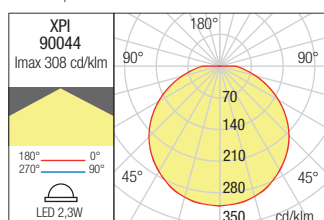

RECESSED WALL LAMP • APLICĂ ÎNCASTRATĂ

Type	Code	Finish
	90044	OPAL

LED type	Input voltage	Power	Luminous Flux Source/system	CCT	CRI
SMD LED 2835, 12 pcs.	100-240V	2,3W	240/120 lm	● 3000K	80

Dimension

Photometry