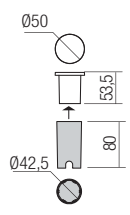

RECESSED WALL LAMP • APLICĂ ÎNCASTRATĂ

Type	Code	Finish
	90042	WH
	90043	BK

LED type	Input voltage	Power	Luminous Flux Source/system	CCT	CRI
SMD LED 2835, 12 pcs.	100-240V	2,3W	240/40 lm	● 3000K	80

Dimension

Photometry

RECESSED WALL LAMP • APLICĂ ÎNCASTRATĂ

Type	Code	Finish
	90044	OPAL

LED type	Input voltage	Power	Luminous Flux Source/system	CCT	CRI
SMD LED 2835, 12 pcs.	100-240V	2,3W	240/120 lm	● 3000K	80

Dimension

Dimension

Photometry