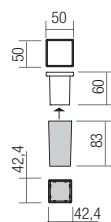

RECESSED WALL LAMP • APLICĂ ÎNCASTRATĂ

Type	Code	Finish
	90042	WH
	90043	BK

LED type	Input voltage	Power	Luminous Flux Source/system	CCT	CRI
SMD LED 2835, 12 pcs.	100-240V	2,3W	240/40 lm	● 3000K	80

Dimension

Photometry

RECESSED WALL LAMP • APLICĂ ÎNCASTRATĂ

Type	Code	Finish
	90044	OPAL

LED type	Input voltage	Power	Luminous Flux Source/system	CCT	CRI
SMD LED 2835, 12 pcs.	100-240V	2,3W	240/120 lm	● 3000K	80

Dimension

Photometry

341

RECESSED WALL LAMP • APLICĂ ÎNCASTRATĂ

Type	Code	Finish
	90040	WH
	90041	BK

LED type	Input voltage	Power	Luminous Flux Source/system	CCT	CRI
SMD LED 2835, 12 pcs.	100-240V	2,3W	240/40 lm	● 3000K	80

Dimension

Photometry