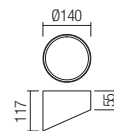

Led type	SMD LED 2835 90 pcs x 0,2W
Power	18W
Input	220V-240V, 50/60Hz
Color temperature	3000K
Lumen source	1980 lm
Lumen system	1278 lm
CRI	80
Not dimmable	☒

CE IP20