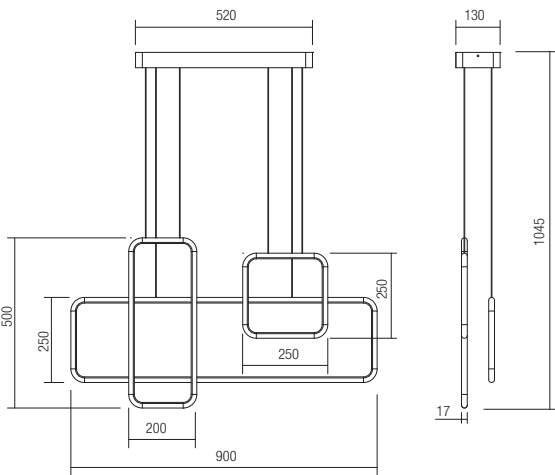

art. 01-2099 Sand White
art. 01-2100 Sand Black