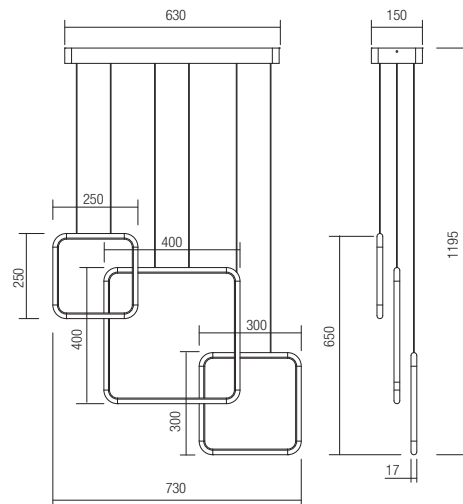

## Technical info

art. 01-2095 Sand White  
art. 01-2096 Sand Black

Led type	SMD LED 2835 120 pcs x 0,12W
Power	15W
Input	180-240V, 50/60Hz
Color temperature	3000K
Lumen source	1365 lm
Lumen system	970/875 lm (Sand White/Sand Black)
Optic	-
CRI	80
Dimmable (3 step)	☾

CE IP20

art. 01-2099 Sand White  
art. 01-2100 Sand Black

art. 01-2097 Sand White  
art. 01-2098 Sand Black

Led type	SMD LED 2835 564 pcs x 0,15W
Power	86W
Input	180-240V, 50/60Hz
Color temperature	3000K
Lumen source	7912 lm
Lumen system	5594/5162 lm (Sand White/Sand Black)
Optic	-
CRI	80
Dimmable (3 step)	☉