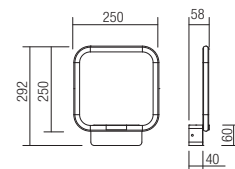

Led type	SMD LED 2835 120 pcs x 0,12W
Power	15W
Input	180-240V, 50/60Hz
Color temperature	3000K
Lumen source	1365 lm
Lumen system	970/875 lm (Sand White/Sand Black)
Optic	-
CRI	80
Dimmable (3 step)	☾

CE IP20