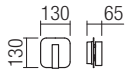

01-1494

Technical info

art. 01-1491 Mat White
art. 01-1492 Mat Black

Led type	EDISON SMD LED 2835 30 pcs x 0,2W + CREE POWER LED 1 pcs x 3W
Power	6W + 1 x 3W
Input	220-240V, 50/60Hz
Color temperature	3000K
Lumen source	648 lm + 357 lm
Lumen system	415 lm + 173 lm
Optic	120° + 35°
CRI	85
Not dimmable	