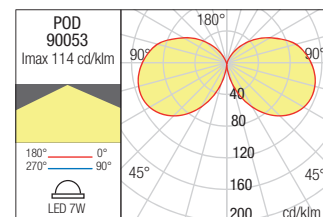

90053 ■ DG

LED type	Input voltage	Power	Luminous Flux Source/system	CCT	CRI
PHILIPS SMD LED 2835, 16 pcs.	220-240V	7W	894/503 lm	3000K	80

Dimension

Photometry

BOLLARD • STÄLPIŞOR

Type Code Finishing

90055 ■ DG