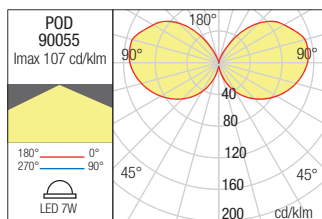

Photometry