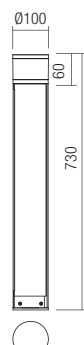

90053 ■ DG

LED type	Input voltage	Power	Luminous Flux Source/system	CCT	CRI
PHILIPS SMD LED 2835, 16 pcs.	220-240V	7W	894/503 lm	3000K	80

Dimension

Photometry

BOLLARD • STÄLPIŞOR

Type Code Finishing

90055 ■ DG

LED type	Input voltage	Power	Luminous Flux Source/system	CCT	CRI
PHILIPS SMD LED 2835, 16 pcs.	220-240V	7W	894/503 lm	● 3000K	80

Dimension

Photometry

BOLLARD • STÄLPIŞOR

Type Code Finishing

90057 ■ DG

LED type	Input voltage	Power	Luminous Flux Source/system	CCT	CRI
PHILIPS SMD LED 3014, 48 pcs.	220-240V	7W	947/498 lm	● 3000K	80

Dimension

Photometry

Pod

WARM WHITE

COOL WHITE

SMART MODELS FEATURES

TUYA APP

REDO APP

Dimension

Photometry

BOLLARD • STĂLPIȘOR

Type Code Finishing

LED type	Input voltage	Power	Luminous Flux Source/system	CCT	CRI
PHILIPS SMD LED 2835, 18 pcs.	220-240V	10W	1115/653 lm	3000-6000K	80

Dimension

Photometry