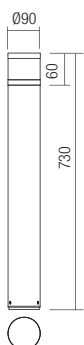

90053 ■ DG

LED type	Input voltage	Power	Luminous Flux Source/system	CCT	CRI
PHILIPS SMD LED 2835, 16 pcs.	220-240V	7W	894/503 lm	3000K	80

Dimension

Photometry

BOLLARD • STÄLPIŞOR

Type Code Finishing

90055 ■ DG

LED type	Input voltage	Power	Luminous Flux Source/system	CCT	CRI
PHILIPS SMD LED 2835, 16 pcs.	220-240V	7W	894/503 lm	● 3000K	80

Dimension

Photometry

BOLLARD • STÄLPIŞOR

Type Code Finishing

90057 ■ DG

LED type	Input voltage	Power	Luminous Flux Source/system	CCT	CRI
PHILIPS SMD LED 3014, 48 pcs.	220-240V	7W	947/498 lm	● 3000K	80

Dimension

Photometry

BOLLARD • STĂLPIȘOR

Type Code Finishing

LED type	Input voltage	Power	Luminous Flux Source/system	CCT	CRI
PHILIPS SMD LED 2835, 18 pcs.	220-240V	10W	1115/653 lm	3000-6000K	80

Dimension

Photometry