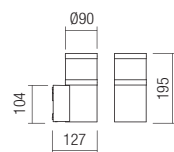

WALL LAMP • APLICĂ

Type Code Finishing

90053 ■ DG

LED type	Input voltage	Power	Luminous Flux Source/system	CCT	CRI
PHILIPS SMD LED 2835, 16 pcs.	220-240V	7W	894/503 lm	3000K	80

Dimension