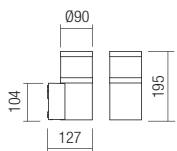

Dimension

Photometry

BOLLARD • STĂLPIȘOR

Type Code Finishing

LED type	Input voltage	Power	Luminous Flux Source/system	CCT	CRI
PHILIPS SMD LED 2835, 18 pcs.	220-240V	10W	1115/653 lm	3000-6000K	80

Dimension

Photometry