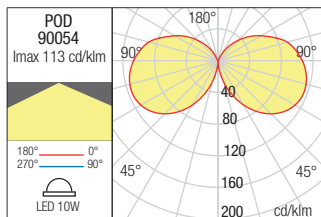

Dimension

Photometry

Pod

WARM WHITE

COOL WHITE

SMART MODELS FEATURES

TUYA APP

REDO APP

Wi-Fi CONNECTION

DIMMER LIGHT INTENSITY CONTROL

COLOR TEMPERATURE CONTROL

Available on

Works with

WALL LAMP • APLICĂ

Type Code Finishing

LED type	Input voltage	Power	Luminous Flux Source/system	CCT	CRI
PHILIPS SMD LED 2835, 18 pcs.	220-240V	10W	1115/653 lm	3000-6000K	80

Dimension

Photometry

BOLLARD • STĂLPIȘOR

Type Code Finishing

LED type	Input voltage	Power	Luminous Flux Source/system	CCT	CRI
PHILIPS SMD LED 2835, 18 pcs.	220-240V	10W	1115/653 lm	3000-6000K	80

Dimension

Photometry