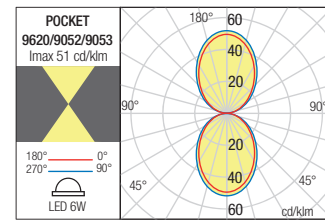

WALL LAMP • APLICĂ

Type	Code	Finishing
	9620	<input type="checkbox"/> MWH
	9052	<input type="checkbox"/> DG
	9053	<input type="checkbox"/> DB

LED type	Input voltage	Power	Luminous Flux Source/system	CCT	CRI
SMD LED OSRAM, 36 pcs.	220-240V	6W	750/372 lm	● 3000K	80

Dimension

Photometry

WALL LAMP • APLICĂ

Type	Code	Finishing
	9622	<input type="checkbox"/> MWH
	9054	<input type="checkbox"/> DG
	9055	<input type="checkbox"/> DB

LED type	Input voltage	Power	Luminous Flux Source/system	CCT	CRI
SMD LED OSRAM, 24 pcs.	220-240V	12W	1524/756 lm	● 3000K	80

Dimension

Photometry