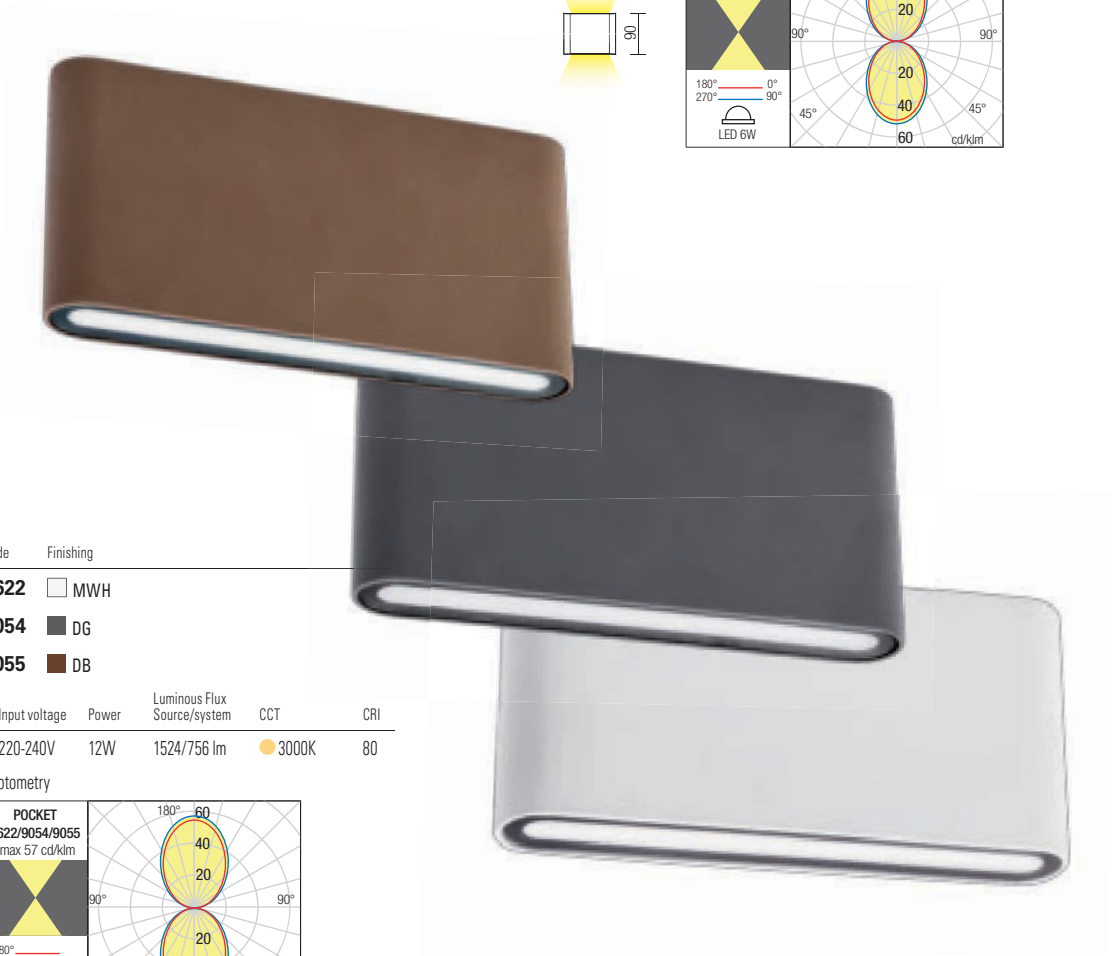

WALL LAMP • APLICĂ

Type	Code	Finishing
	9620	<input type="checkbox"/> MWH
	9052	<input type="checkbox"/> DG
	9053	<input type="checkbox"/> DB

LED type	Input voltage	Power	Luminous Flux Source/system	CCT	CRI
SMD LED OSRAM, 36 pcs.	220-240V	6W	750/372 lm	● 3000K	80

Dimension

Photometry

WALL LAMP • APLICĂ

Type	Code	Finishing
	9622	<input type="checkbox"/> MWH
	9054	<input type="checkbox"/> DG
	9055	<input type="checkbox"/> DB

LED type	Input voltage	Power	Luminous Flux Source/system	CCT	CRI
SMD LED OSRAM, 24 pcs.	220-240V	12W	1524/756 lm	● 3000K	80

Dimension

Photometry