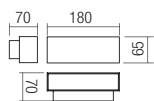

WALL LAMP • APLICĂ

Type Code Finishing

-  **90095** MWH
-  **90096** DG

LED type	Input voltage	Power	Luminous Flux Source/system	CCT	CRI
SMD LED 2835, 60 pcs.	220-240V	10W	900/725 lm	3000K	80

Dimension

Photometry