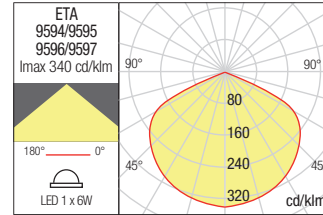

WALL LAMP • APLICĂ

Type	Code	Finishing	LED type	Input voltage	Power	CCT	Luminous Flux Source/system	Optics	CRI
	9594	■ DG	COB LED EPISTAR	220-240V	1 x 6W	● 3000K	660/580 lm	120°	82
	9595	■ DG	COB LED EPISTAR	220-240V	1 x 6W	● 4000K	706/628 lm	120°	82
	9596	■ DB	COB LED EPISTAR	220-240V	1 x 6W	● 3000K	660/580 lm	120°	82
	9597	■ DB	COB LED EPISTAR	220-240V	1 x 6W	● 4000K	706/628 lm	120°	82

Dimension

Photometry

WALL LAMP • APLICĂ

Type	Code	Finishing	LED type	Input voltage	Power	CCT	Luminous Flux Source/system	Optics	CRI
	9590	■ DG	COB LED EPISTAR	220-240V	2 x 6W	● 3000K	1320/1080 lm	120°	82
	9591	■ DG	COB LED EPISTAR	220-240V	2 x 6W	● 4000K	1412/1170 lm	120°	82
	9592	■ DB	COB LED EPISTAR	220-240V	2 x 6W	● 3000K	1320/1080 lm	120°	82
	9593	■ DB	COB LED EPISTAR	220-240V	2 x 6W	● 4000K	1412/1170 lm	120°	82

Dimension

Photometry