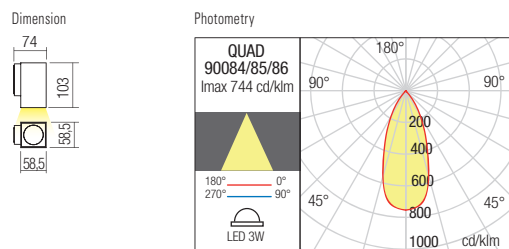

**CEILING LAMP • PLAFONIERĂ**

Type	Code	Finish
	<b>90090</b>	MWH
	<b>90091</b>	DG
	<b>90092</b>	DB

LED type	Input voltage	Power	Luminous Flux Source/system	CCT	Optics	CRI
COB LED, 1 pcs.	220-240V	3W	360/280lm	3000K	40°	82

**WALL LAMP • APLICĂ**

Type	Code	Finish
	<b>90084</b>	MWH
	<b>90085</b>	DG
	<b>90086</b>	DB

LED type	Input voltage	Power	Luminous Flux Source/system	CCT	Optics	CRI
COB LED, 1 pcs.	220-240V	3W	360/280lm	3000K	40°	82