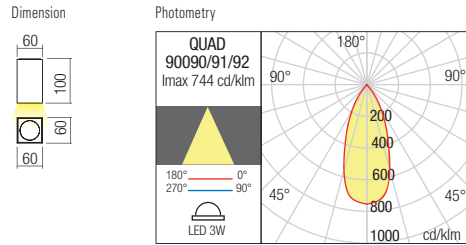

**CEILING LAMP • PLAFONIERĂ**

Type	Code	Finish
	<b>90090</b>	MWH
	<b>90091</b>	DG
	<b>90092</b>	DB

LED type	Input voltage	Power	Luminous Flux Source/system	CCT	Optics	CRI
COB LED, 1 pcs.	220-240V	3W	360/280lm	3000K	40°	82

**WALL LAMP • APLICĂ**

Type	Code	Finish
	<b>90084</b>	MWH
	<b>90085</b>	DG
	<b>90086</b>	DB

LED type	Input voltage	Power	Luminous Flux Source/system	CCT	Optics	CRI
COB LED, 1 pcs.	220-240V	3W	360/280lm	3000K	40°	82

**WALL LAMP • APLICĂ**

Type	Code	Finish
	<b>90087</b>	MWH
	<b>90088</b>	DG
	<b>90089</b>	DB

LED type	Input voltage	Power	Luminous Flux Source/system	CCT	Optics	CRI
COB LED, 2 pcs.	220-240V	2 x 3W	660/540lm	3000K	40°	82