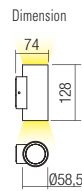

**WALL LAMP • APLICĂ**

Type	Code	Finish
	<b>90075</b>	MWH
	<b>90076</b>	DG
	<b>90077</b>	DB

LED type	Input voltage	Power	Luminous Flux Source/system	CCT	Optics	CRI
COB LED, 1pcs.	220-240V	3W	360/280lm	3000K	40°	82

**WALL LAMP • APLICĂ**

Type	Code	Finish
	<b>90078</b>	MWH
	<b>90079</b>	DG
	<b>90080</b>	DB

LED type	Input voltage	Power	Luminous Flux Source/system	CCT	Optics	CRI
COB LED, 2 pcs.	220-240V	2 x 3W	660/540lm	3000K	40°	82