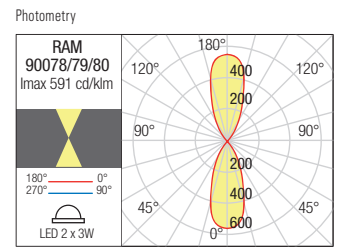

**WALL LAMP • APLICĂ**

Type	Code	Finish
	<b>90075</b>	MWH
	<b>90076</b>	DG
	<b>90077</b>	DB

LED type	Input voltage	Power	Luminous Flux Source/system	CCT	Optics	CRI
COB LED, 1pcs.	220-240V	3W	360/280lm	3000K	40°	82

**WALL LAMP • APLICĂ**

Type	Code	Finish
	<b>90078</b>	MWH
	<b>90079</b>	DG
	<b>90080</b>	DB

LED type	Input voltage	Power	Luminous Flux Source/system	CCT	Optics	CRI
COB LED, 2 pcs.	220-240V	2 x 3W	660/540lm	3000K	40°	82