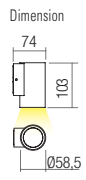

**WALL LAMP • APLICĂ**

Type	Code	Finish
	<b>90075</b>	MWH
	<b>90076</b>	DG
	<b>90077</b>	DB

LED type	Input voltage	Power	Luminous Flux Source/system	CCT	Optics	CRI
COB LED, 1pcs.	220-240V	3W	360/280lm	3000K	40°	82

**WALL LAMP • APLICĂ**

Type	Code	Finish
	<b>90078</b>	MWH
	<b>90079</b>	DG
	<b>90080</b>	DB

LED type	Input voltage	Power	Luminous Flux Source/system	CCT	Optics	CRI
COB LED, 2 pcs.	220-240V	2 x 3W	660/540lm	3000K	40°	82