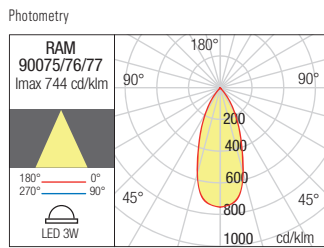

**WALL LAMP • APLICĂ**

Type	Code	Finish
	<b>90075</b>	MWH
	<b>90076</b>	DG
	<b>90077</b>	DB

LED type	Input voltage	Power	Luminous Flux Source/system	CCT	Optics	CRI
COB LED, 1pcs.	220-240V	3W	360/280lm	3000K	40°	82

**WALL LAMP • APLICĂ**

Type	Code	Finish
	<b>90078</b>	MWH
	<b>90079</b>	DG
	<b>90080</b>	DB

LED type	Input voltage	Power	Luminous Flux Source/system	CCT	Optics	CRI
COB LED, 2 pcs.	220-240V	2 x 3W	660/540lm	3000K	40°	82