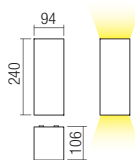

55

WALL LAMP • APLICĂ

Type Code Finishing

-  **9561** MWH
-  **9562** DG

LED type	Input voltage	Power	Luminous Flux Source/system	CCT	Optics	CRI
COB LED CREE	220-240V	2x6W	2 x 600/2 x 421 lm	3000K	67°	82

Dimension

Photometry