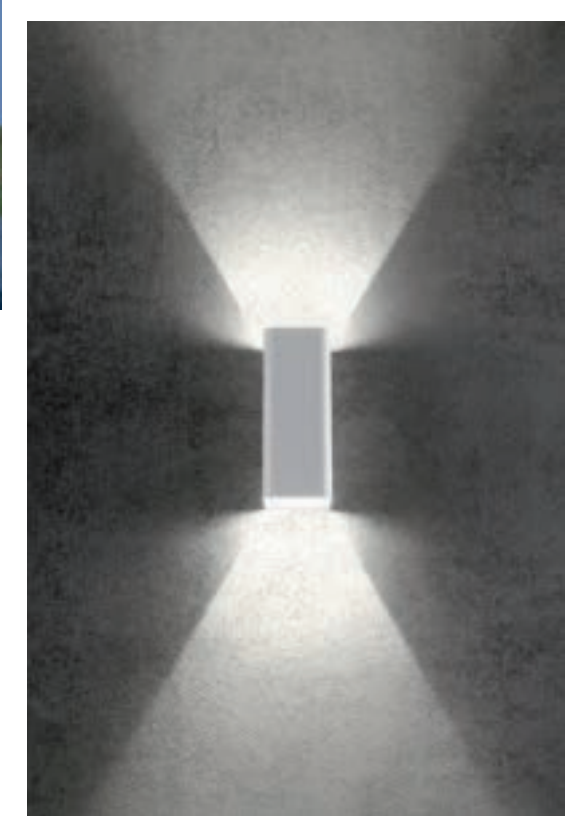

55

WALL LAMP • APLICĂ

Type Code Finishing

-  **9561** MWH
-  **9562** DG

LED type	Input voltage	Power	Luminous Flux Source/system	CCT	Optics	CRI
COB LED CREE	220-240V	2x6W	2 x 600/2 x 421 lm	3000K	67°	82

Dimension