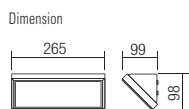

## WALL LAMP • APLICĂ

Type Code Finish

**90159** ■ DG

LED type	Input voltage	Power	Luminous Flux Source/system	CCT	CRI
SMD LED 2835, 66 pcs.	220-240V	12W	1290/671 lm	● 3000K	80