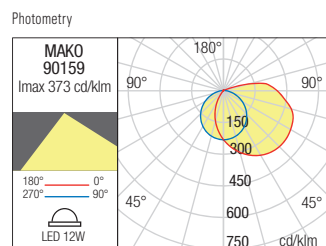

## WALL LAMP • APLICĂ

Type Code Finish

**90159** ■ DG

LED type	Input voltage	Power	Luminous Flux Source/system	CCT	CRI
SMD LED 2835, 66 pcs.	220-240V	12W	1290/671 lm	● 3000K	80