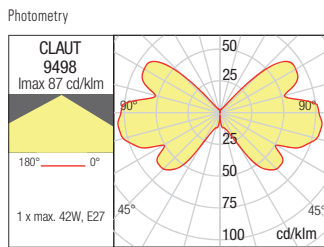

WALL LAMP • APLICĂ

Type Code Finishing

9498 ■ DG

Power	Socket	Input voltage	Input frequency
1 x max. 42W	E27	230V	50Hz

BOLLARD • STĂLPIȘOR

Type Code Finishing

9499 ■ DG

Power	Socket	Input voltage	Input frequency
1 x max. 42W	E27	230V	50Hz