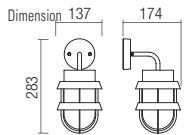

WALL LAMP • APLICĂ

Type Code Finishing

9498 ■ DG

Power	Socket	Input voltage	Input frequency
1 x max. 42W	E27	230V	50Hz

BOLLARD • STĂLPIȘOR

Type Code Finishing

9499 ■ DG

Power	Socket	Input voltage	Input frequency
1 x max. 42W	E27	230V	50Hz