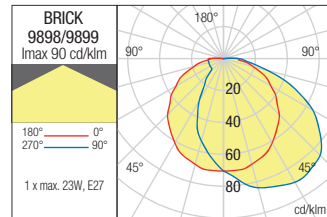

**WALL LAMP • APLICĂ**

Type Code Finishing

**9898** ■ DG

**9899** ■ R

Power	Socket	Input voltage	Input frequency
1 x max. 23W	E27	230V	50Hz

Dimension

Photometry

**WALL LAMP • APLICĂ**