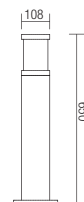

BOLLARD • STĂLPĂȘOR

Type Code Finishing

9328 ■ DG

9379 ■ DB/BK

Power	Socket	Input voltage	Input frequency
1 x max. 42W	E27	230V	50Hz

Dimension

Photometry