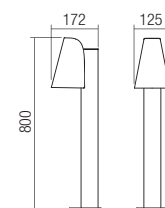

WALL LAMP • APLICĂ

Type Code Finishing

	9528	□ MWH
	9529	■ DG
	9530	■ DB

Power	Socket	Input voltage	Input frequency
1 x max. 35W	GU10	230V	50Hz

Dimension

Photometry

BOLLARD • STĂLPIȘOR

Type Code Finishing

	9531	■ DG
	9532	■ DB

Power	Socket	Input voltage	Input frequency
1 x max. 35W	GU10	230V	50Hz

Dimension

Photometry