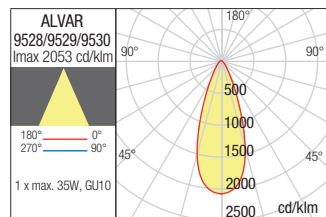

WALL LAMP • APLICĂ

Type Code Finishing

	9528	□ MWH
	9529	■ DG
	9530	■ DB

Power	Socket	Input voltage	Input frequency
1 x max. 35W	GU10	230V	50Hz

Dimension

Photometry

BOLLARD • STĂLPIȘOR

Type Code Finishing