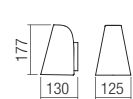

WALL LAMP • APLICĂ

Type Code Finishing

	9528	□ MWH
	9529	■ DG
	9530	■ DB

Power	Socket	Input voltage	Input frequency
1 x max. 35W	GU10	230V	50Hz

Dimension

Photometry

BOLLARD • STĂLPIȘOR

Type Code Finishing

	9531	■ DG
	9532	■ DB

Power	Socket	Input voltage	Input frequency
1 x max. 35W	GU10	230V	50Hz

Dimension

Photometry