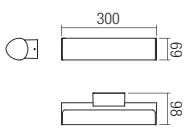

**WALL LAMP • APLICĂ**

Type	Code	Finishing	LED type	Input voltage	Power	Luminous Flux	CCT	CRI
	<b>9586</b>	■ DG	SMD LED 2835 EPISTAR, 6 pcs.	220-240V	9W	972/716 lm	● 3000K	85
	<b>9587</b>	■ DG	SMD LED 2835 EPISTAR, 6 pcs.	220-240V	9W	972/760 lm	● 4000K	85

Dimension

Photometry