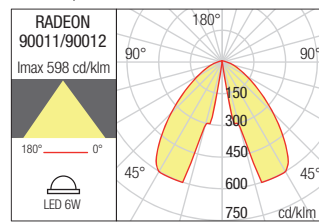

WALL LAMP • APLICĂ

Type Code Finishing

-  **90011** ■ DG
-  **90012** ■ DB

| LED type | Input voltage | Power | Luminous Flux Source/system | CCT | Optics | CRI |
|---------------|---------------|-------|-----------------------------|---------|--------|-----|
| COB LED OSRAM | 220-240V | 6W | 723/408 lm | ● 3000K | 70° | 85 |

Dimension

Photometry

BOLLARD • STĂLPIȘOR

Type Code Finishing

-  **90013** ■ DG
-  **90014** ■ DB

| LED type | Input voltage | Power | Luminous Flux Source/system | CCT | Optics | CRI |
|----------------|---------------|-------|-----------------------------|---------|--------|-----|
| COB LED EDISON | 220-240V | 9W | 1265/688 lm | ● 3000K | 133° | 85 |

Dimension

Photometry