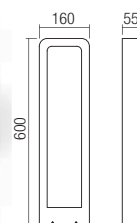

WALL LAMP • APLICĂ

Type Code Finishing

-  **90011** ■ DG
-  **90012** ■ DB

| LED type | Input voltage | Power | Luminous Flux Source/system | CCT | Optics | CRI |
|---------------|---------------|-------|-----------------------------|---------|--------|-----|
| COB LED OSRAM | 220-240V | 6W | 723/408 lm | ● 3000K | 70° | 85 |

Dimension

Photometry

BOLLARD • STĂLPIȘOR

Type Code Finishing

-  **90013** ■ DG
-  **90014** ■ DB

| LED type | Input voltage | Power | Luminous Flux Source/system | CCT | Optics | CRI |
|----------------|---------------|-------|-----------------------------|---------|--------|-----|
| COB LED EDISON | 220-240V | 9W | 1265/688 lm | ● 3000K | 133° | 85 |

Dimension

Photometry