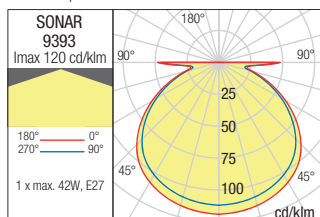

Dimension

Photometry

WALL LAMP • APLICĂ

Type	Code	Finishing	Power	Socket	Input voltage	Input frequency
	9394	■ DG	1 x max. 42W	E27	230V	50Hz

Dimension

Photometry