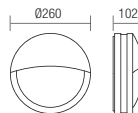

Dimension

Photometry

WALL LAMP • APLICĂ

Type	Code	Finishing	Power	Socket	Input voltage	Input frequency
	9394	■ DG	1 x max. 42W	E27	230V	50Hz

Dimension

Photometry