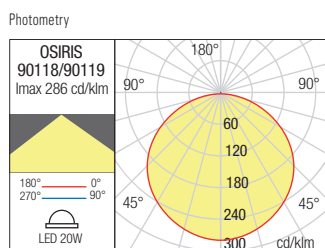

183

**CEILING LAMP • PLAFONIERĂ**

Type Code Finish

-  **90118**   WH
- 90119**   DG

LED type	Input voltage	Power	Luminous Flux Source/system	CCT	CRI
SMD LED OSRAM, 28 pcs.	220-240V	20W	1900/1320 lm	● 3000K	80

**CEILING LAMP • PLAFONIERĂ**

Type Code Finish

-  **90120**   WH
- 90121**   DG

LED type	Input voltage	Power	Luminous Flux Source/system	CCT	CRI
SMD LED SEUL, 42 pcs.	220-240V	30W	2820/2282 lm	● 3000K	80