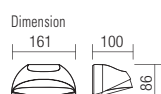

## WALL LAMP • APLICĂ

Type	Code	Finish	LED type	Input voltage	Power	Luminous Flux Source/system	CCT	CRI
	9043	DG	SMD LED 2835, 30 pcs.	220-240V	7W	686/390 lm	3000K	82
	9044	DB						