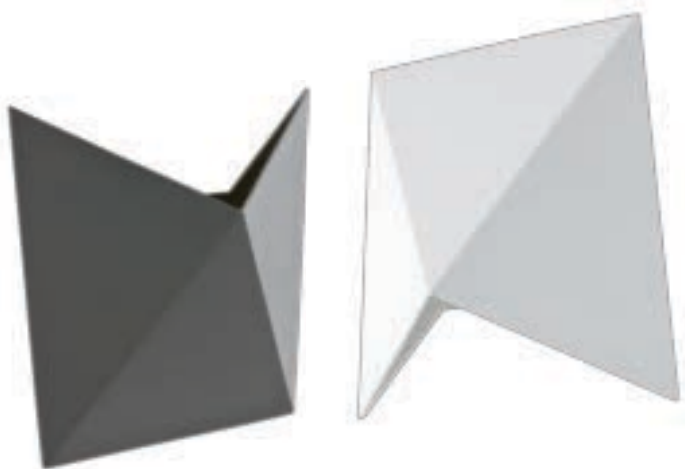

WALL LAMP • APLICĂ

Type	Code	Finishing	LED type	Input voltage	Power	Luminous Flux Source/system	CCT	Optics	CRI
	9517	<input type="checkbox"/> MWH	COB LED BRIDGELUX, 1 pcs.	220-240V	7W	742/550 lm	● 3000K	90°	85
	9518	<input checked="" type="checkbox"/> MBK							

Dimension

Photometry