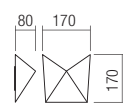

WALL LAMP • APLICĂ

Type	Code	Finishing	LED type	Input voltage	Power	Luminous Flux Source/system	CCT	Optics	CRI
	9517	<input type="checkbox"/> MWH	COB LED BRIDGELUX, 1 pcs.	220-240V	7W	742/550 lm	● 3000K	90°	85
	9518	<input checked="" type="checkbox"/> MBK							

Dimension

Photometry