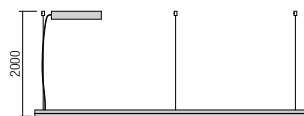

Led type	SMD LED 2835 576 pcs x 0,14W	
Power	84W	
Input	220V-240V, 50/60Hz	
Color temperature	3000K	4000K
Lumen source	9240 lm	10256 lm
Lumen system	6805 lm	7145 lm
CRI	80	
Not dimmable		

CE IP20