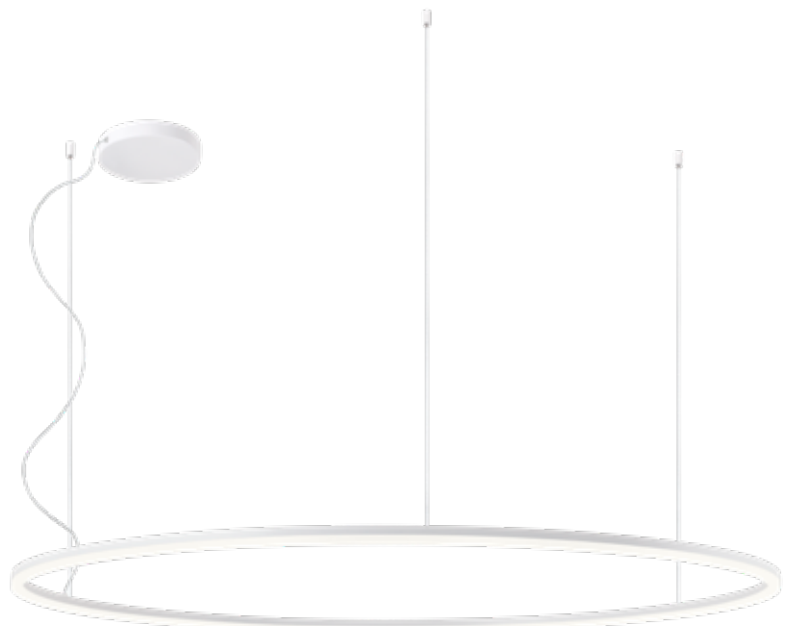

Orbit

01-2250

Series of light fixtures for interior equipped with SMD LEDs, structure of aluminum and metal painted in sand white, sand black or with bronze finish, diffusers of satin white acrylic.

Orbit

Orbit Suspensions

Single circles

Ø60cm

Ø80cm

Ø100cm

Ø120cm

Ø150cm

Suspensions DIRECT LIGHT