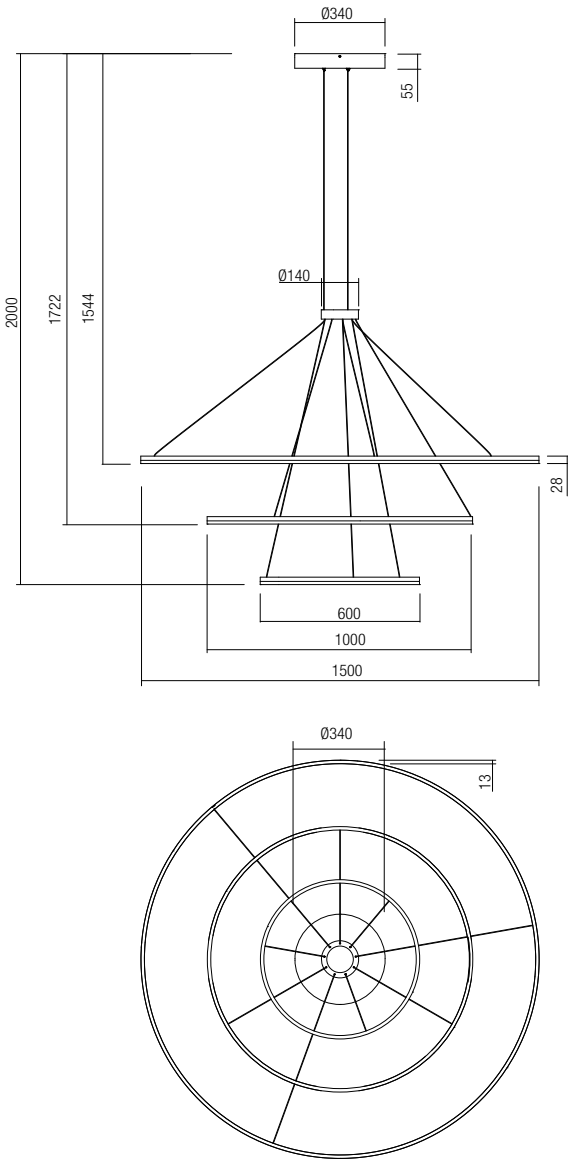

art. 01-2245 Sand White 3000K
art. 01-2246 Bronze 3000K
art. 01-2247 Sand Black 3000K

Led type SMD LED 2835 1320 pcs x 0,15W
Power 200W
Input 220V-240V, 50/60Hz
Color temperature 3000K
Lumen source 12968 lm
Lumen system 9856 lm
CRI 80
Dimmable TRIAC

CE IP20

art. 01-2248 Sand White 3000K
art. 01-2249 Bronze 3000K
art. 01-2250 Sand Black 3000K