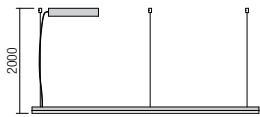

Led type	SMD LED 2835 456 pcs x 0,14W	
Power	66W	
Input	220V-240V, 50/60Hz	
Color temperature	3000K	4000K
Lumen source	7128 lm	7983 lm
Lumen system	5282 lm	5652 lm
CRI	80	
Not dimmable		

CE IP20

- art. 01-1716 Sand White 3000K
- art. 01-1717 Bronze 3000K
- art. 01-1951 Sand Black 3000K
- art. 01-1918 Sand White 4000K
- art. 01-1919 Bronze 4000K
- art. 01-1964 Sand Black 4000K