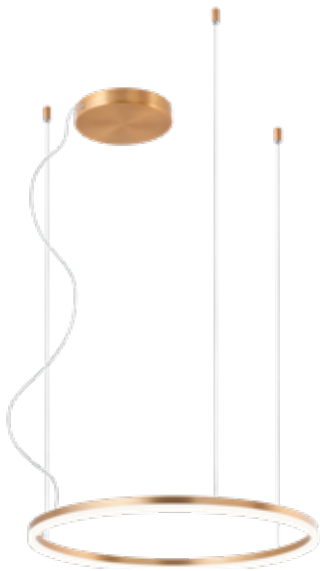

Orbit

01-2250

Series of light fixtures for interior equipped with SMD LEDs, structure of aluminum and metal painted in sand white, sand black or with bronze finish, diffusers of satin white acrylic.

Orbit

Orbit Suspensions

Single circles

Ø60cm

Ø80cm

Ø100cm

Ø120cm

Ø150cm

Suspensions DIRECT LIGHT