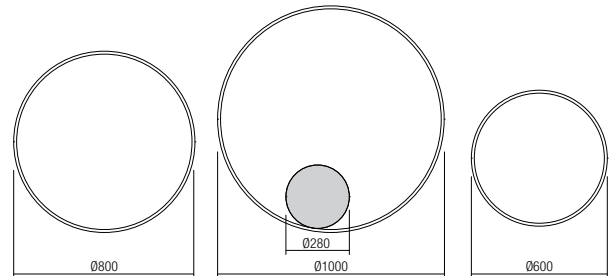

- art. 01-1720 Sand White 3000K
- art. 01-1721 Bronze 3000K
- art. 01-1953 Sand Black 3000K
- art. 01-1922 Sand White 4000K
- art. 01-1923 Bronze 4000K
- art. 01-1966 Sand Black 4000K

- art. 01-1722 Sand White 3000K
- art. 01-1723 Bronze 3000K
- art. 01-1954 Sand Black 3000K
- art. 01-1924 Sand White 4000K
- art. 01-1925 Bronze 4000K
- art. 01-1967 Sand Black 4000K