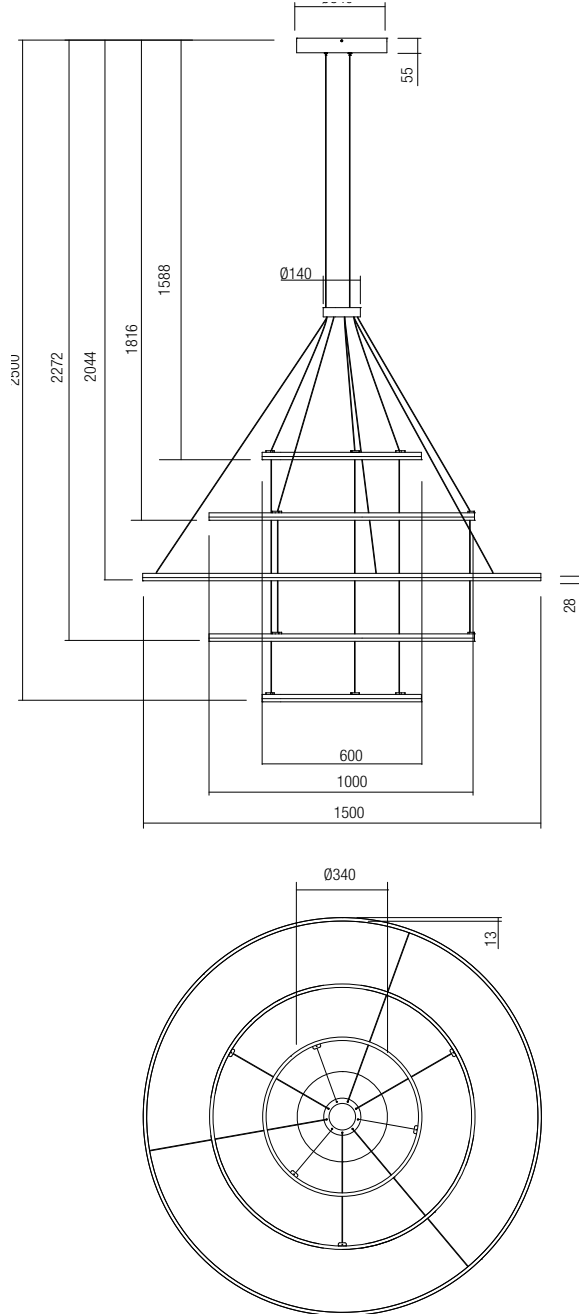

Led type SMD LED 2835 1956 pcs x 0,15W
Power 300W
Input 220V-240V, 50/60Hz
Color temperature 3000K
Lumen source 18923 lm
Lumen system 14728 lm
CRI 80
Dimmable TRIAC

CE IP20