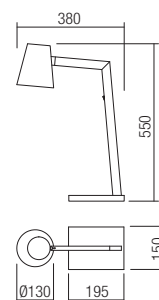

art. 01-1552 MatWhite
art. 01-1553 MatBlack

art. 01-1558 MatWhite
art. 01-1559 MatBlack