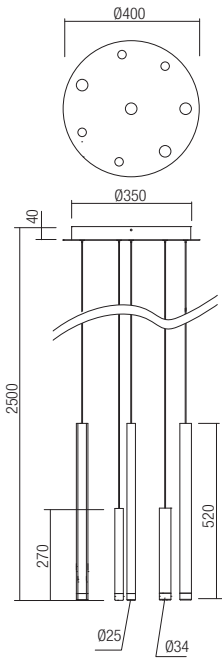

- art. 01-2050 Satin gold
- art. 01-2051 Satin copper
- art. 01-2052 Satin Black
- art. 01-2053 Silver/chrome/copper/brown/black