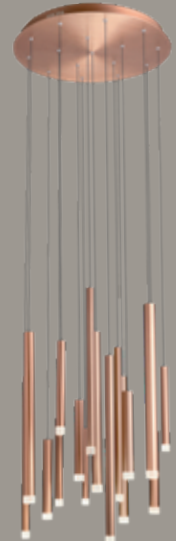

# Madison

Series of light fixtures for interior equipped with SMD LED, structure of metal and brushed aluminum available in several finishing options: anodised mat gold, anodised mat copper, anodised mat black or vesions with chromed base and brushed aluminum, mat copper, mat brown and black anodised tubes.  
Clear acrylic diffuser.

# Madison

01-2050

01-2053

01-2052

01-2051

01-2060

01-2058

01-2059