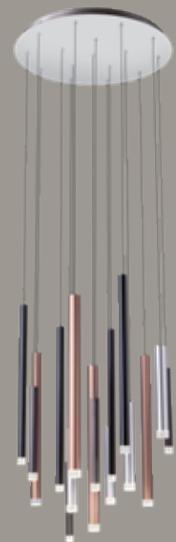

# Madison

Series of light fixtures for interior equipped with SMD LED, structure of metal and brushed aluminum available in several finishing options: anodised mat gold, anodised mat copper, anodised mat black or vesions with chromed base and brushed aluminum, mat copper, mat brown and black anodised tubes.  
Clear acrylic diffuser.

# Madison

01-2050

01-2053

01-2052

01-2051

01-2060

01-2058

01-2059