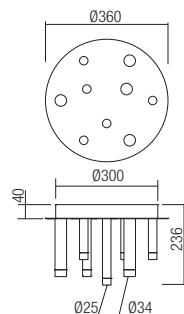

CE IP20

- art. 01-2039 Satin gold
- art. 01-2040 Satin copper
- art. 01-2041 Satin Black
- art. 01-2042 Silver/chrome/copper/brown/black

Led type	SMD LED 3014 9 pcs x 4W
Power	36W
Input	220-240V, 50/60Hz
Color temperature	3000K
Lumen source	3888 lm
Lumen system	2448 lm
Optic	-
CRI	80
Not dimmable	