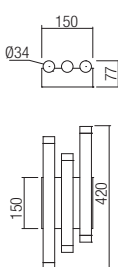

Led type	SMD LED 3014 4 pcs x 4W
Power	16W
Input	220-240V, 50/60Hz
Color temperature	3000K
Lumen source	1728 lm
Lumen system	1088 lm
Optic	-
CRI	80
Not dimmable	☒

CE IP20

- art. 01-2036 Satin gold
- art. 01-2037 Satin copper
- art. 01-2038 Satin Black

Led type	SMD LED 3014 6 pcs x 4W
Power	24W
Input	220-240V, 50/60Hz
Color temperature	3000K
Lumen source	2592 lm
Lumen system	1632 lm
Optic	-
CRI	80
Not dimmable	☒

CE IP20