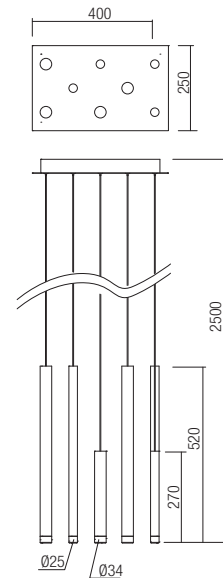

Led type	SMD LED 3014 8 pcs x 4W
Power	32W
Input	220-240V, 50/60Hz
Color temperature	3000K
Lumen source	3456 lm
Lumen system	2176 lm
Optic	-
CRI	80
Not dimmable	

CE IP20

- art. 01-2030 Satin gold
- art. 01-2031 Satin copper
- art. 01-2032 Satin Black

Led type	SMD LED 3014 2 pcs x 4W
Power	8W
Input	220-240V, 50/60Hz
Color temperature	3000K
Lumen source	864 lm
Lumen system	544 lm
Optic	-
CRI	80
Not dimmable	

CE IP20