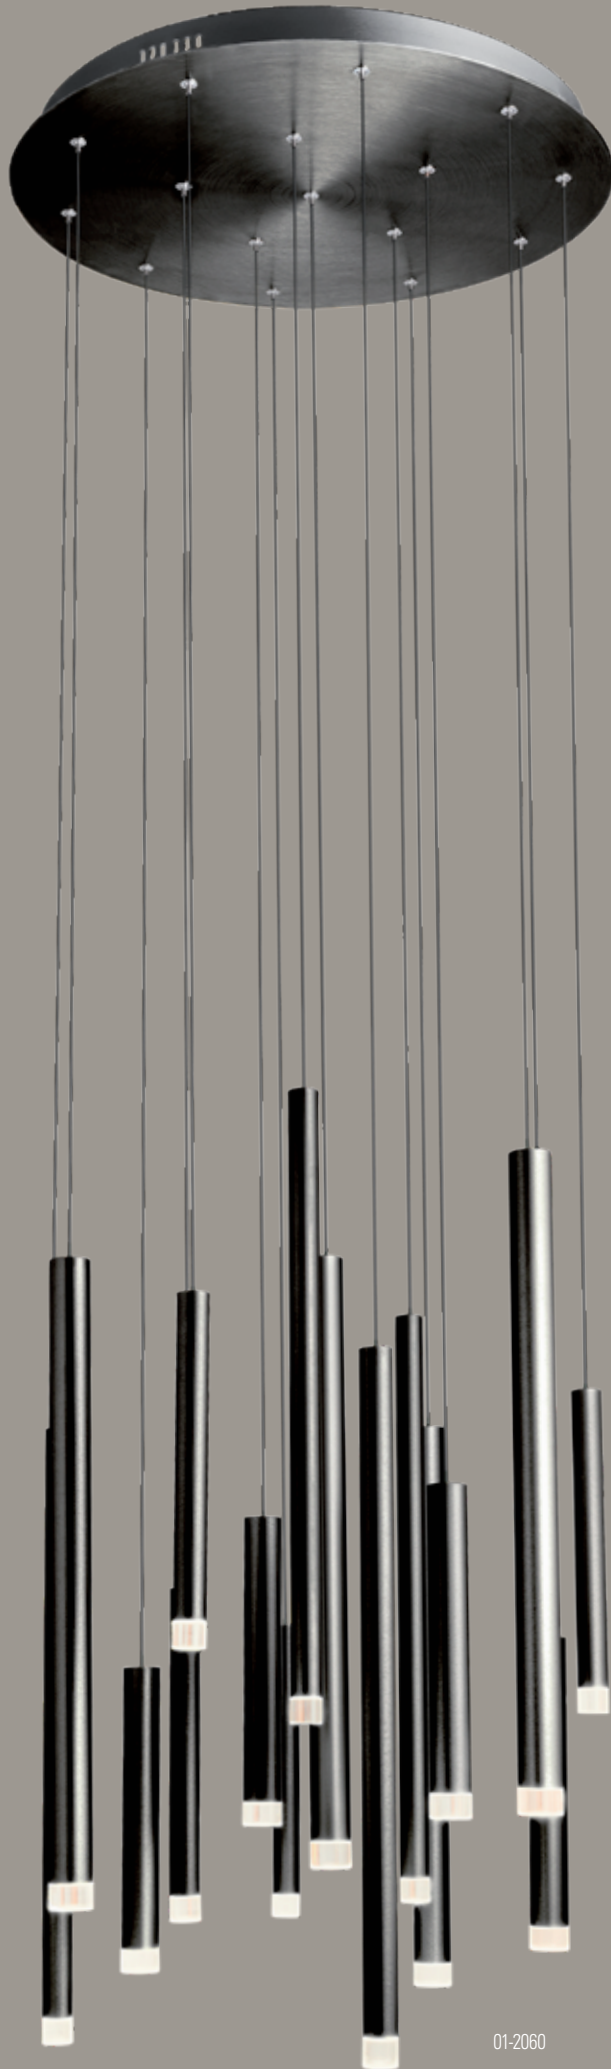

# Madison

Series of light fixtures for interior equipped with SMD LED, structure of metal and brushed aluminum available in several finishing options: anodised mat gold, anodised mat copper, anodised mat black or vesions with chromed base and brushed aluminum, mat copper, mat brown and black anodised tubes.  
Clear acrylic diffuser.

# Madison

01-2050

01-2053

01-2052

01-2051

01-2060

01-2058

01-2059