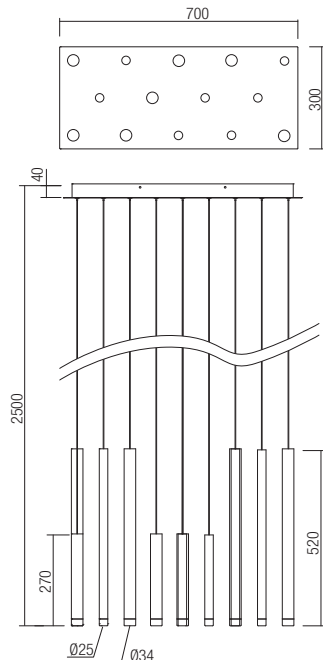

CE IP20

- art. 01-2054 Satin gold
- art. 01-2055 Satin copper
- art. 01-2056 Satin Black
- art. 01-2057 Silver/chrome/copper/brown/black

Led type	SMD LED 3014 14 pcs x 4W
Power	56W
Input	220-240V, 50/60Hz
Color temperature	3000K
Lumen source	6048 lm
Lumen system	3808 lm
Optic	-
CRI	80
Not dimmable	☒