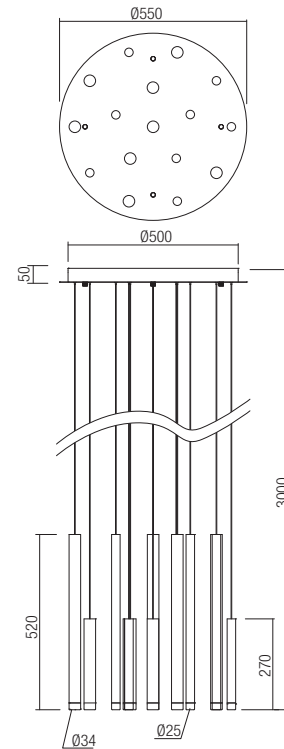

Led type	SMD LED 3014 14 pcs x 4W
Power	56W
Input	220-240V, 50/60Hz
Color temperature	3000K
Lumen source	6048 lm
Lumen system	3808 lm
Optic	-
CRI	80
Not dimmable	☒

CE IP20

- art. 01-2058 Satin gold
- art. 01-2059 Satin copper
- art. 01-2060 Satin Black
- art. 01-2061 Silver/chrome/copper/brown/black

Led type	SMD LED 3014 16 pcs x 4W
Power	64W
Input	220-240V, 50/60Hz
Color temperature	3000K
Lumen source	6912 lm
Lumen system	4352 lm
Optic	-
CRI	80
Not dimmable	☒

CE IP20

- art. 01-2033 Satin gold
- art. 01-2034 Satin copper
- art. 01-2035 Satin Black

Led type	SMD LED 3014 4 pcs x 4W
Power	16W
Input	220-240V, 50/60Hz
Color temperature	3000K
Lumen source	1728 lm
Lumen system	1088 lm
Optic	-
CRI	80
Not dimmable	☒

CE IP20

- art. 01-2036 Satin gold
- art. 01-2037 Satin copper
- art. 01-2038 Satin Black

Led type	SMD LED 3014 6 pcs x 4W
Power	24W
Input	220-240V, 50/60Hz
Color temperature	3000K
Lumen source	2592 lm
Lumen system	1632 lm
Optic	-
CRI	80
Not dimmable	☒

CE IP20