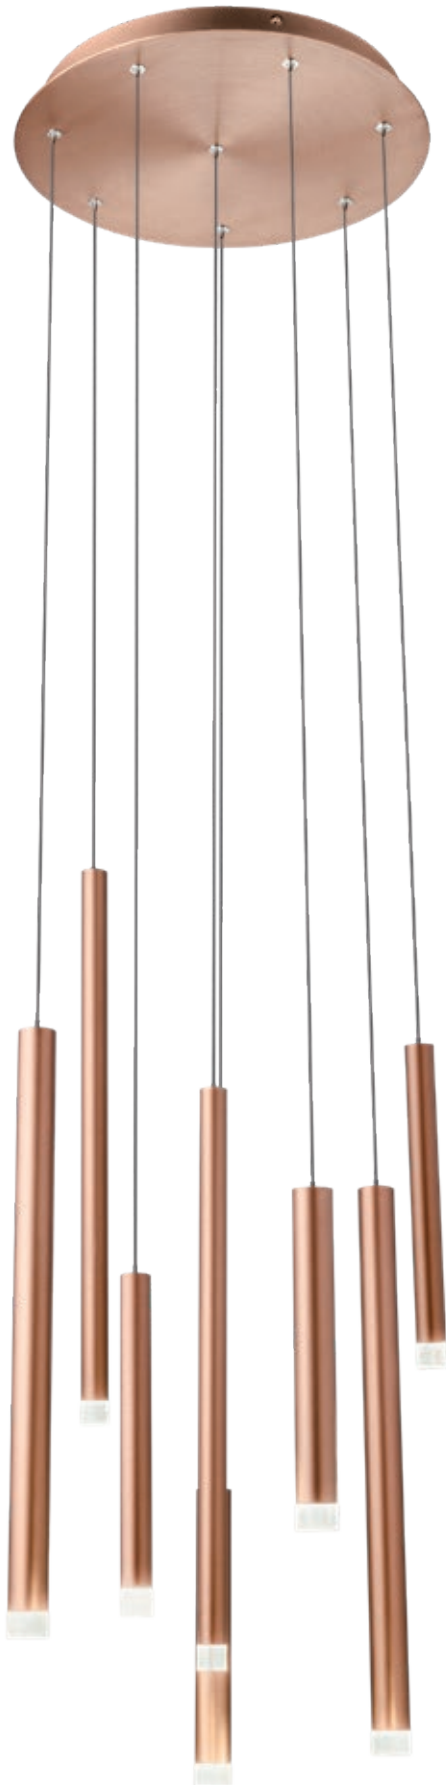

# Madison

Series of light fixtures for interior equipped with SMD LED, structure of metal and brushed aluminum available in several finishing options: anodised mat gold, anodised mat copper, anodised mat black or vesions with chromed base and brushed aluminum, mat copper, mat brown and black anodised tubes.  
Clear acrylic diffuser.

# Madison

01-2050

01-2053

01-2052

01-2051

01-2060

01-2058

01-2059

# Madison

01-2047

01-2049

01-2048

01-2046

01-2057

01-2054

01-2055

# Madison

01-2040

01-2042

01-2039

01-2040

01-2041