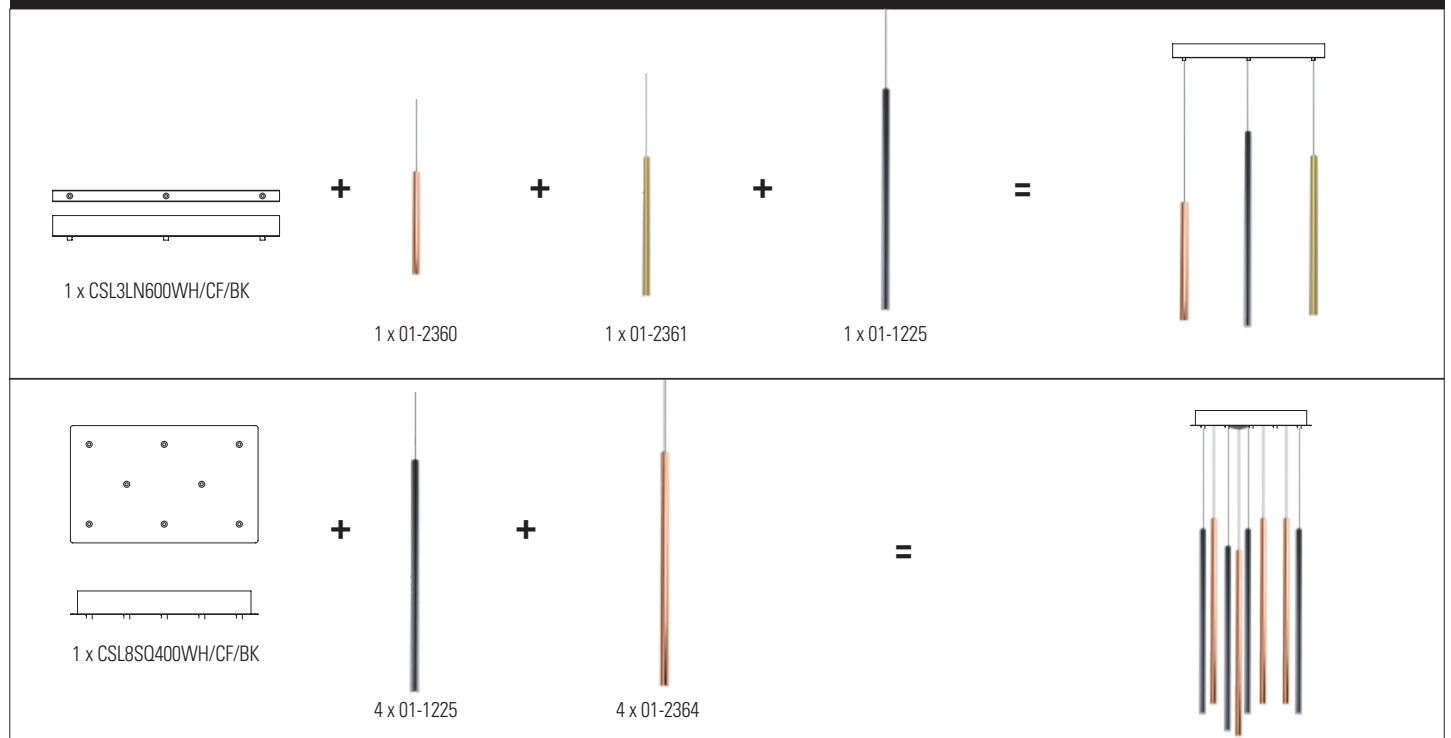

Technical info

- art. 01-1220 Sand White
- art. 01-1221 Sand Black
- art. 01-2365 Sand Coffee
- art. 01-2360 Rose Gold
- art. 01-2359 Brush Brass

- art. 01-1222 Sand White
- art. 01-1223 Sand Black
- art. 01-2366 Sand Coffee
- art. 01-2362 Rose Gold
- art. 01-2361 Brush Brass

- art. 01-1224 Sand White
- art. 01-1225 Sand Black
- art. 01-2367 Sand Coffee
- art. 01-2364 Rose Gold
- art. 01-2363 Brush Brass

Led type	SMD Bridgelux, 1 pcs x 7W
Power	7W
Input	220V-240V, 50/60Hz
Color temperature	3000K
Lumen source	675 lm
Lumen system	390 lm
Optic	18°
CRI	90
Not dimmable	

CE IP20

Led type	SMD Bridgelux, 1 pcs x 7W
Power	7W
Input	220V-240V, 50/60Hz
Color temperature	3000K
Lumen source	675 lm
Lumen system	390 lm
Optic	18°
CRI	90
Not dimmable	

CE IP20

Led type	SMD Bridgelux, 1 pcs x 7W
Power	7W
Input	220V-240V, 50/60Hz
Color temperature	3000K
Lumen source	675 lm
Lumen system	390 lm
Optic	18°
CRI	90
Not dimmable	

CE IP20

Samples of composition/Exemple de combinații/Esempi di composizione

Multiple pendants must be installed with one of the canopy options listed on pages 709/711.
Variante multiple de suspensii pot fi asamblate cu ajutorul bazelor optionale prezentate la paginile 709/711.
Suspensioni multiple possono essere installate sui rosoni presenti alle pagine 709/711.