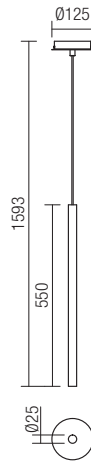

Technical info

- art. 01-1220 Sand White
- art. 01-1221 Sand Black
- art. 01-2365 Sand Coffee
- art. 01-2360 Rose Gold
- art. 01-2359 Brush Brass

- art. 01-1222 Sand White
- art. 01-1223 Sand Black
- art. 01-2366 Sand Coffee
- art. 01-2362 Rose Gold
- art. 01-2361 Brush Brass

- art. 01-1224 Sand White
- art. 01-1225 Sand Black
- art. 01-2367 Sand Coffee
- art. 01-2364 Rose Gold
- art. 01-2363 Brush Brass