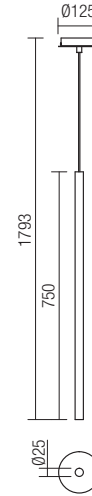

Technical info

- art. 01-1220 Sand White
- art. 01-1221 Sand Black
- art. 01-2365 Sand Coffee
- art. 01-2360 Rose Gold
- art. 01-2359 Brush Brass

- art. 01-1222 Sand White
- art. 01-1223 Sand Black
- art. 01-2366 Sand Coffee
- art. 01-2362 Rose Gold
- art. 01-2361 Brush Brass

- art. 01-1224 Sand White
- art. 01-1225 Sand Black
- art. 01-2367 Sand Coffee
- art. 01-2364 Rose Gold
- art. 01-2363 Brush Brass