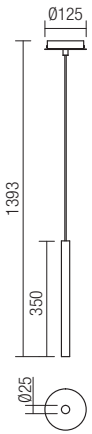

Technical info

- art. 01-1220 Sand White
- art. 01-1221 Sand Black
- art. 01-2365 Sand Coffee
- art. 01-2360 Rose Gold
- art. 01-2359 Brush Brass

- art. 01-1222 Sand White
- art. 01-1223 Sand Black
- art. 01-2366 Sand Coffee
- art. 01-2362 Rose Gold
- art. 01-2361 Brush Brass

- art. 01-1224 Sand White
- art. 01-1225 Sand Black
- art. 01-2367 Sand Coffee
- art. 01-2364 Rose Gold
- art. 01-2363 Brush Brass