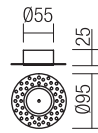

# Kanji

CSL14SQ700WH + 4x01-2363  
+ 4x01-1222 + 2x01-1223  
+ 2x 01-1224 + 2x01-1225

## Trimless canopy

art. **CT1 MWH Sand White**

art. **CT1 MBK Sand Black**

Metal accessories painted in sand white or sand black for installing the suspensions in trimless version.

Maximum diameter of cable access hole 4,5 mm.