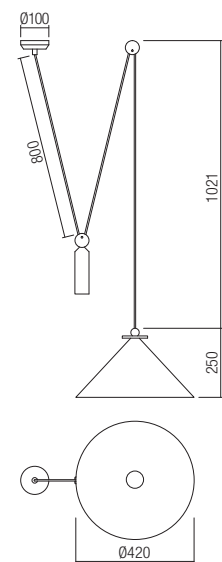

01-1545

Technical info

01-1546

art. 01-1545 Brushed Bronze
art. 01-1546 Mat Black

| | |
|------------|--------------|
| Lampholder | E27 |
| Power | 1 x max. 42W |
| Input | 230V, 50Hz |

CE IP20