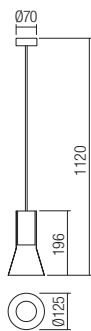

Technical info

- art. 01-1687 Yellow
- art. 01-1688 Blue
- art. 01-1689 Dark grey

Lampholder	GU10
Power	1 x max. 35W
Input	230V, 50Hz

CE IP20

01-1687