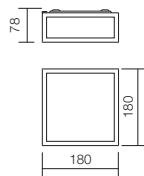

Ego

Light fittings for interior protected against humidity, equipped with E14 /E27 bulbs or SMD LEDs, chromed metal structure with white screen printed glass diffusers.

Corpuri de iluminat pentru interior cu grad de protecție la umiditate, echipate cu becuri E14/E27 sau cu LED-uri SMD, structură din metal cromat cu dispersoare din sticlă serigrafată albă.

Apparecchi per interni con grado di protezione contro l'umidità, equipaggiate con lampadine E14/E27 o LED SMD, struttura in metallo cromato e diffusori in vetro serigrafato bianco.

Светильники для интерьера с защитой от влаги, оснащенные цоколем E14/E27 или светодиодами SMD, структура из хромированного металла с рассеивателями из белого сериграфированного стекла.

Beltéri világtótestek, fokozott nedvességvédelemmel ellátva, E14/E27-es vagy SMD LED-ekkel felszerelve, krómozott fém szerkezettel, fehér szitanyomásos üveg diszperzorokkal.

Интеріорні освітлювальні тела, захитені от влага, обладані с E14/E27 крушки или SMD светодиоди, хромирана метална конструкція с бели стьклени дифузори.

Interiérové svietidlá, s ochranou proti vlhkosti, vybavené pre žiarovky na závit E14/E27 alebo LED SMD diódami, chrómová kovová konštrukcia s bielymi sklenenými difúzormi.