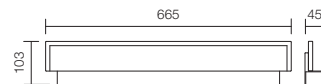

Led type	EPISTAR SMD LED 90pcs x 0.2W	
Power	18W	
Input	220V-240V, 50/60Hz	
Color temperature	3000K	4000K
Lumen source	1809 lm	1880 lm
Lumen system	1496 lm	1513 lm
CRI	80	
Not dimmable	☒	

CE ☒ IP21