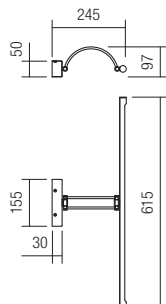

- art. **01-458** Chrome
- art. **01-459** Satin Nickel
- art. **01-460** Antique Brass

01-457

Led type	EPISTAR SMD LED 40 pcs x 0,2W
Power	7,3W
Input	220V-240V, 50/60Hz
Color temperature	3000K
Lumen source	828 lm
Lumen system	620 lm
CRI	85
Not dimmable	