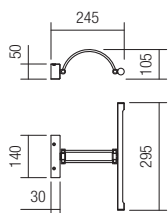

- art. **01-458** Chrome
- art. **01-459** Satin Nickel
- art. **01-460** Antique Brass

01-457

Led type	EPISTAR SMD LED 40 pcs x 0,2W
Power	7,3W
Input	220V-240V, 50/60Hz
Color temperature	3000K
Lumen source	828 lm
Lumen system	620 lm
CRI	85
Not dimmable	