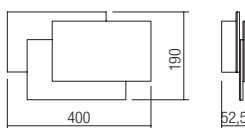

art. **01-1444**

Led type	SMD LED 2835 60 pcs x 0,2W
Power	12W
Input	220-240V, 50/60Hz
Color temperature	3000K
Lumen source	1490 lm
Lumen system	760 lm
CRI	85
Not dimmable	

CE IP20

art. **01-2296**

Led type	SMD LED 2835 180 pcs x 0,2W
Power	35,76W
Input	220-240V, 50/60Hz
Color temperature	3000K
Lumen source	4291 lm
Lumen system	1620 lm
CRI	85
Not dimmable	

CE IP20

art. **01-1445**

Led type	SMD LED 2835 60 pcs x 0,2W
Power	12W
Input	220-240V, 50/60Hz
Color temperature	3000K
Lumen source	1490 lm
Lumen system	760 lm
CRI	85
Not dimmable	

CE IP20

art. **01-2297**

Led type	SMD LED 2835 180 pcs x 0,2W
Power	35,76W
Input	220-240V, 50/60Hz
Color temperature	3000K
Lumen source	4291 lm
Lumen system	1620 lm
CRI	85
Not dimmable	

CE IP20