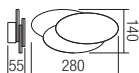

art. **01-1445**

Led type	SMD LED 2835 60 pcs x 0,2W
Power	12W
Input	220-240V, 50/60Hz
Color temperature	3000K
Lumen source	1490 lm
Lumen system	760 lm
CRI	85
Not dimmable	

CE IP20