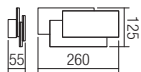

art. **01-1444**

Led type	SMD LED 2835 60 pcs x 0,2W
Power	12W
Input	220-240V, 50/60Hz
Color temperature	3000K
Lumen source	1490 lm
Lumen system	760 lm
CRI	85
Not dimmable	

CE IP20

art. **01-2296**

Led type	SMD LED 2835 180 pcs x 0,2W
Power	35,76W
Input	220-240V, 50/60Hz
Color temperature	3000K
Lumen source	4291 lm
Lumen system	1620 lm
CRI	85
Not dimmable	

CE IP20

art. **01-1445**

Led type	SMD LED 2835 60 pcs x 0,2W
Power	12W
Input	220-240V, 50/60Hz
Color temperature	3000K
Lumen source	1490 lm
Lumen system	760 lm
CRI	85
Not dimmable	

CE IP20

art. **01-2297**

Led type	SMD LED 2835 180 pcs x 0,2W
Power	35,76W
Input	220-240V, 50/60Hz
Color temperature	3000K
Lumen source	4291 lm
Lumen system	1620 lm
CRI	85
Not dimmable	

CE IP20