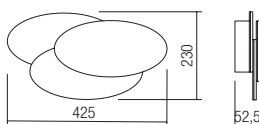

CE IP20

art. **01-1445**

Led type	SMD LED 2835 60 pcs x 0,2W
Power	12W
Input	220-240V, 50/60Hz
Color temperature	3000K
Lumen source	1490 lm
Lumen system	760 lm
CRI	85
Not dimmable	

CE IP20

art. **01-2297**