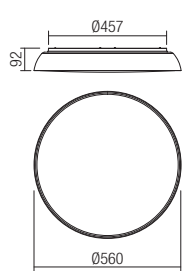

01-1682

- art. **01-1681** Matt White
- art. **01-1682** Matt Black

01-1679

- art. **01-1679** Matt White
- art. **01-1680** Matt Black

Led type	SMD LED 2835 48 pcs x 1,04W
Power	50W
Input	220V-240V, 50/60Hz
Color temperature	3000K
Lumen source	5100 lm
Lumen system	3152 lm
CRI	80
Not dimmable	

CE

Led type	SMD LED 2835 36 pcs x 0,6W
Power	24W
Input	220V-240V, 50/60Hz
Color temperature	3000K
Lumen source	3000 lm
Lumen system	1924 lm
CRI	80
Not dimmable	

CE