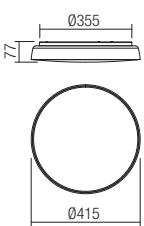

01-1682

- art. **01-1681** Matt White
- art. **01-1682** Matt Black

01-1679

- art. **01-1679** Matt White
- art. **01-1680** Matt Black

Led type	SMD LED 2835 48 pcs x 1,04W
Power	50W
Input	220V-240V, 50/60Hz
Color temperature	3000K
Lumen source	5100 lm
Lumen system	3152 lm
CRI	80
Not dimmable	

CE

Led type	SMD LED 2835 36 pcs x 0,6W
Power	24W
Input	220V-240V, 50/60Hz
Color temperature	3000K
Lumen source	3000 lm
Lumen system	1924 lm
CRI	80
Not dimmable	

CE