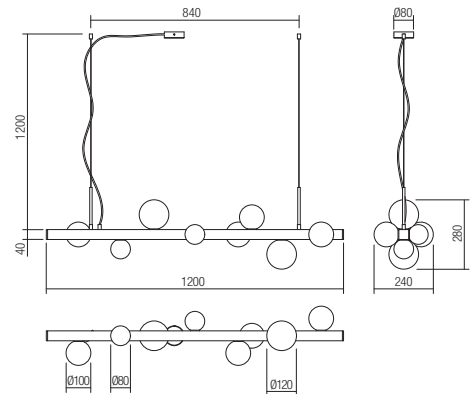

- art. **01-2374** Brushed gold
- art. **01-2375** Brushed black

Lampholder G9
 Power 6 x max. 28W
 Input 230V, 50Hz

CE IP20

- art. **01-2376** Brushed gold
- art. **01-2377** Brushed black

Lampholder G9
 Power 8 x max. 28W
 Input 230V, 50Hz

CE IP20

- art. **01-2372** Brushed gold
- art. **01-2373** Brushed black

Lampholder G9
 Power 1 x max. 28W
 Input 230V, 50Hz

CE IP20