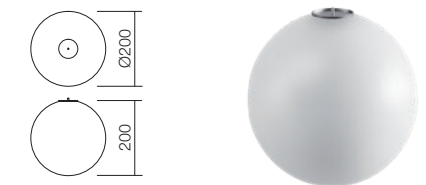

CE IP44

INTERMEDIATE DIFFUSER 3W

- art **LSD01-2604SWH** Sand White
- art **LSD01-2604BS** Brass
- art **LSD01-2604CH** Chrome
- art **LSD01-2604SBK** Sand Black

Led type SMD LED 2835 36 pcs x 0,08W
 Power 3W
 Input 6V
 Color temperature 3000 K
 Lumen source 350 lm
 Lumen system 260 lm
 CRI 90
 Dimmable TRIAC

CE IP44

TERMINAL/SINGLE DIFFUSER 3W

- art **LSS01-2604WH** Opal

Led type SMD LED 2835 36 pcs x 0,08W
 Power 3W
 Input 6V
 Color temperature 3000 K
 Lumen source 350 lm
 Lumen system 260 lm
 CRI 90
 Dimmable TRIAC

CE IP44

INTERMEDIATE DIFFUSER 7.5W

- art **LSD01-2249SWH** Sand White
- art **LSD01-2449BS** Brass
- art **LSD01-2449CH** Chrome
- art **LSD01-2449SBK** Sand Black

Led type SMD LED 2835 90 pcs x 0,08W
 Power 7,5W
 Input 15V
 Color temperature 3000K
 Lumen source 1000 lm
 Lumen system 750 lm
 CRI 90
 Dimmable TRIAC

CE IP44

TERMINAL/SINGLE DIFFUSER 7.5W

- art **LSS01-2449WH** Opal

Led type SMD LED 2835 90 pcs x 0,08W
 Power 7,5W
 Input 15V
 Color temperature 3000K
 Lumen source 1000 lm
 Lumen system 750 lm
 CRI 90
 Dimmable TRIAC