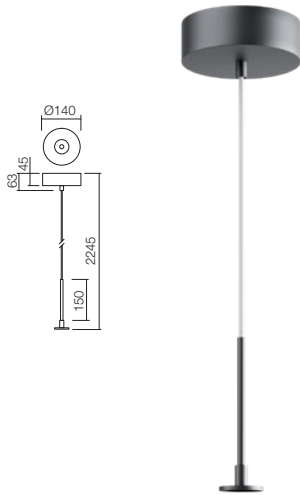

SUSPENSION COMPONENTS

SURFACE SUSPENSION KIT (Support max. 30W)

- art **SKBS01SWH** Sand White
- art **SKBS01BS** Brass
- art **SKBS01CH** Chrome
- art **SKBS01SBK** Sand Black

Power MAX 30W
 Input 220-240V, 50/60Hz
 Dimmable TRIAC

CE IP44

INTERMEDIATE DIFFUSER 3W

- art **LSD01-2604SWH** Sand White
- art **LSD01-2604BS** Brass
- art **LSD01-2604CH** Chrome
- art **LSD01-2604SBK** Sand Black

Led type SMD LED 2835 36 pcs x 0,08W
 Power 3W
 Input 6V
 Color temperature 3000 K
 Lumen source 350 lm
 Lumen system 260 lm
 CRI 90
 Dimmable TRIAC

CE IP44

TERMINAL/SINGLE DIFFUSER 3W

- art **LSS01-2604WH** Opal

Led type SMD LED 2835 36 pcs x 0,08W
 Power 3W
 Input 6V
 Color temperature 3000 K
 Lumen source 350 lm
 Lumen system 260 lm
 CRI 90
 Dimmable TRIAC

CE IP44

INTERMEDIATE DIFFUSER 7.5W

- art **LSD01-2249SWH** Sand White
- art **LSD01-2449BS** Brass
- art **LSD01-2449CH** Chrome
- art **LSD01-2449SBK** Sand Black

Led type SMD LED 2835 90 pcs x 0,08W
 Power 7,5W
 Input 15V
 Color temperature 3000K
 Lumen source 1000 lm
 Lumen system 750 lm
 CRI 90
 Dimmable TRIAC