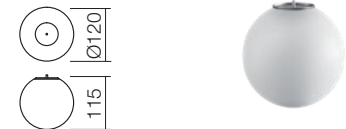

SUSPENSION COMPONENTS

SURFACE SUSPENSION KIT (Support max. 30W)

- art **SKBS01SWH** Sand White
- art **SKBS01BS** Brass
- art **SKBS01CH** Chrome
- art **SKBS01SBK** Sand Black

Power MAX 30W
 Input 220-240V, 50/60Hz
 Dimmable TRIAC

CE IP44

INTERMEDIATE DIFFUSER 3W

- art **LSD01-2604SWH** Sand White
- art **LSD01-2604BS** Brass
- art **LSD01-2604CH** Chrome
- art **LSD01-2604SBK** Sand Black

Led type SMD LED 2835 36 pcs x 0,08W
 Power 3W
 Input 6V
 Color temperature 3000 K
 Lumen source 350 lm
 Lumen system 260 lm
 CRI 90
 Dimmable TRIAC

CE IP44

TERMINAL/SINGLE DIFFUSER 3W

- art **LSS01-2604WH** Opal

Led type SMD LED 2835 36 pcs x 0,08W
 Power 3W
 Input 6V
 Color temperature 3000 K
 Lumen source 350 lm
 Lumen system 260 lm
 CRI 90
 Dimmable TRIAC

CE IP44

INTERMEDIATE DIFFUSER 7.5W

- art **LSD01-2249SWH** Sand White
- art **LSD01-2449BS** Brass
- art **LSD01-2449CH** Chrome
- art **LSD01-2449SBK** Sand Black

Led type SMD LED 2835 90 pcs x 0,08W
 Power 7,5W
 Input 15V
 Color temperature 3000K
 Lumen source 1000 lm
 Lumen system 750 lm
 CRI 90
 Dimmable TRIAC