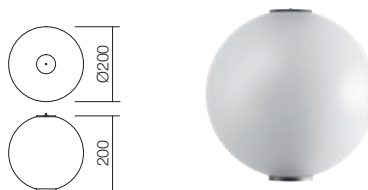

CE IP44

INTERMEDIATE DIFFUSER 3W

- art **LSD01-2604SWH** Sand White
- art **LSD01-2604BS** Brass
- art **LSD01-2604CH** Chrome
- art **LSD01-2604SBK** Sand Black

Led type SMD LED 2835 36 pcs x 0,08W
 Power 3W
 Input 6V
 Color temperature 3000 K
 Lumen source 350 lm
 Lumen system 260 lm
 CRI 90
 Dimmable TRIAC

CE IP44

TERMINAL/SINGLE DIFFUSER 3W

- art **LSS01-2604WH** Opal

Led type SMD LED 2835 36 pcs x 0,08W
 Power 3W
 Input 6V
 Color temperature 3000 K
 Lumen source 350 lm
 Lumen system 260 lm
 CRI 90
 Dimmable TRIAC

CE IP44

INTERMEDIATE DIFFUSER 7.5W

- art **LSD01-2249SWH** Sand White
- art **LSD01-2449BS** Brass
- art **LSD01-2449CH** Chrome
- art **LSD01-2449SBK** Sand Black

Led type SMD LED 2835 90 pcs x 0,08W
 Power 7,5W
 Input 15V
 Color temperature 3000K
 Lumen source 1000 lm
 Lumen system 750 lm
 CRI 90
 Dimmable TRIAC

CE IP44

TERMINAL/SINGLE DIFFUSER 7.5W

- art **LSS01-2449WH** Opal

Led type SMD LED 2835 90 pcs x 0,08W
 Power 7,5W
 Input 15V
 Color temperature 3000K
 Lumen source 1000 lm
 Lumen system 750 lm
 CRI 90
 Dimmable TRIAC