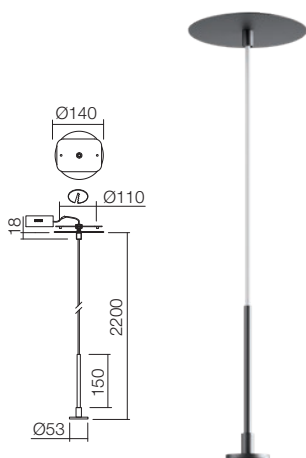

RECESSED SUSPENSION KIT (Support max. 30W)

- art **SKBR01SWH** Sand White
- art **SKBR01BS** Brass
- art **SKBR01CH** Chrome
- art **SKBR01SBK** Sand Black

Power MAX 30W
Input 220-240V, 50/60Hz
Dimmable TRIAC

CE IP44

WALL/CEILING LAMP

- art **01-2600** Sand White
- art **01-2601** Brass
- art **01-2602** Chrome
- art **01-2603** Sand Black

Led type SMD LED 2835 15 pcs x 0,33W
Power 5W
Input 220-240V, 50/60Hz
Color temperature 3000K
Lumen source 450 lm
Lumen system 330 lm
CRI 90
Not dimmable

CE IP44