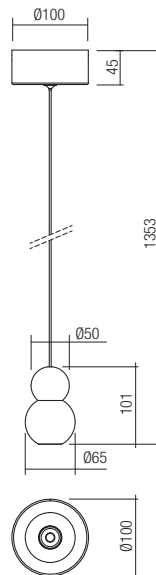

- art. **01-2692** Sand White
- art. **01-2693** Anodised Brass Gold
- art. **01-2694** Sand Black

01-2694

Led type	COB LED 1 pcs x 5W+ SMD LED 2835 12 pcs x 0.25W
Power	8W
Input	220-240V, 50/60Hz
Color temperature	3000K
Lumen source	851 lm
Lumen system	518 lm
Optic	36°/120°
CRI	90
Not dimmable	
	CE IP20