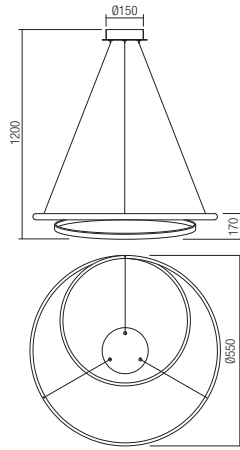

- art. **01-1793** Matt White 3000K
- art. **01-1794** Bronze 3000K
- art. **01-1888** Matt White 4000K
- art. **01-1889** Bronze 4000K

- art. **01-1795** Matt White 3000K
- art. **01-1796** Bronze 3000K
- art. **01-1890** Matt White 4000K
- art. **01-1891** Bronze 4000K

Led type	SMD LED 2835 336 pcs x 0,089W	
Power	29W	
Input	220V-240V, 50/60Hz	
Color temperature	3000K	4000K
Lumen source	3945 lm	4175 lm
Lumen system	2446 lm	2589 lm
CRI	80	
Dimmable (3 step)	☉	
CE IP20		

Led type	SMD LED 2835 456 pcs x 0,087W	
Power	35W	
Input	220V-240V, 50/60Hz	
Color temperature	3000K	4000K
Lumen source	4678 lm	5009 lm
Lumen system	2900 lm	3106 lm
CRI	80	
Dimmable (3 step)	☉	
CE IP20		