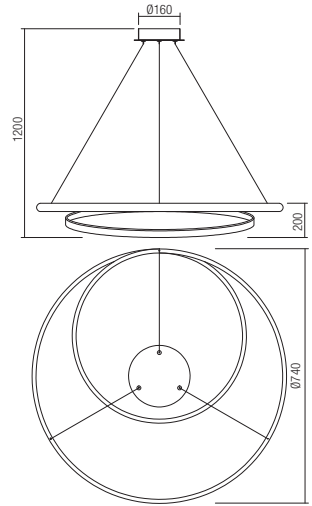

Led type	SMD LED 2835 336 pcs x 0,089W	
Power	29W	
Input	220V-240V, 50/60Hz	
Color temperature	3000K	4000K
Lumen source	3945 lm	4175 lm
Lumen system	2446 lm	2589 lm
CRI	80	
Dimmable (3 step)	☉	
CE IP20		

Led type	SMD LED 2835 456 pcs x 0,087W	
Power	35W	
Input	220V-240V, 50/60Hz	
Color temperature	3000K	4000K
Lumen source	4678 lm	5009 lm
Lumen system	2900 lm	3106 lm
CRI	80	
Dimmable (3 step)	☉	
CE IP20		